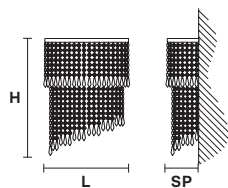

VE 840

Applique

MASIERO

Design by: m_p studio

VE 840/A2

CE

Telaio in metallo cromato e pendagli in cristallo o cristallo Swarovski.

Chrome plated metal frame and crystal pendants or Swarovski crystal.

L 30 cm / 11.80"
SP 13 cm / 5.15"
H 40 cm / 15.75"
W 2 kg / 4.40 lb

☉ 2×E14×40 W max
(not included)

G04
Shiny chrome