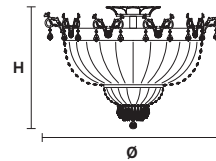

# MASIERO

Design by: m\_p studio

VE 849/PL10

CE

VE 849/PL12

CE

VE 849/26

CE

Telaio in metallo dorato e pendagli in cristallo o cristallo Swarovski

Gold plated metal frame and crystal pendants or Swarovski crystal.

Ø 70 cm / 27.60"  
H 55 cm / 21.65"  
W 18 kg / 39.68 lb

10×E27×60 W max  
(not included)