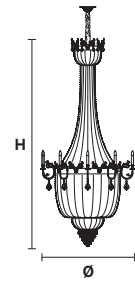

# MASIERO

Design by: m\_p studio

VE 849/PL10

CE

VE 849/PL12

CE

VE 849/26

CE

Telaio in metallo dorato e pendagli in cristallo o cristallo Swarovski

Gold plated metal frame and crystal pendants or Swarovski crystal.

Ø 70 cm / 27.60"  
H 55 cm / 21.65"  
W 18 kg / 39.68 lb

10×E27×60 W max  
(not included)

Ø 95 cm / 37.40"  
H 70 cm / 27.60"  
W 28 kg / 61.72 lb

12×E27×60 W max  
(not included)

Ø 120 cm / 47.30"  
H 270 cm / 106.30"  
W 60 kg / 132.27 lb

15×E27×60 W max  
11×E14×40 W max  
(not included)

G03  
Shiny gold