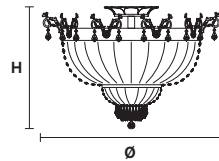

# MASIERO

Design by: m\_p studio

VE 849/PL10

CE

VE 849/PL12

CE

VE 849/26

CE

Telaio in metallo dorato e pendagli in cristallo o cristallo Swarovski

Gold plated metal frame and crystal pendants or Swarovski crystal.

Ø 70 cm / 27.60"  
H 55 cm / 21.65"  
W 18 kg / 39.68 lb

10×E27×60 W max  
(not included)