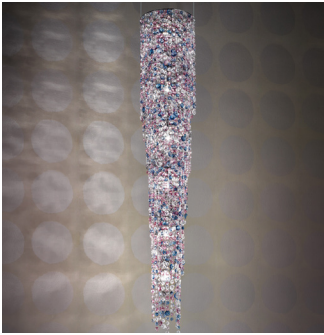

VE 892

Suspension

MASIERO

Design by: m_p studio

Telaio in metallo verniciato e pendagli in vetro verniciato o solo in vetro trasparente.

Powder coated metal frame and painted glass pendants or only transparent pendants.

VE 892/S6

CE

VE 892/S6 TRASP

CE

Ø 30 cm / 11.80"
H 180 cm / 70.90"
W 20 kg / 44.09 lb

6×E27×60 W max
(not included)

Ø 30 cm / 11.80"
H 180 cm / 70.90"
W 20 kg / 44.09 lb

6×E27×60 W max
(not included)

G04
Shiny chrome