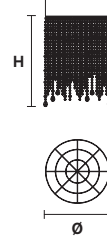

VE 893

Suspension

MASIERO

Design by: m_p studio

Telaio in metallo verniciato e pendagli in vetro verniciato o solo in vetro trasparente.

Powder coated metal frame and painted glass pendants or only transparent pendants.

VE 893/S9

CE

VE 893/S9 TRASP

CE

Ø 70 cm / 27.60"

H 80 cm / 31.50"

W 25 kg / 55.11 lb

9×E27×60 W max
(not included)

Ø 70 cm / 27.60"

H 80 cm / 31.50"

W 25 kg / 55.11 lb

9×E27×60 W max
(not included)

G04
Shiny chrome