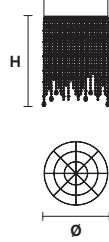

VE 893

Suspension

MASIERO

Design by: m_p studio

Telaio in metallo verniciato e pendagli in vetro verniciato o solo in vetro trasparente.

Powder coated metal frame and painted glass pendants or only transparent pendants.

VE 893/S9

CE

VE 893/S9 TRASP

CE

Ø 70 cm / 27.60"

H 80 cm / 31.50"

W 25 kg / 55.11 lb

9×E27×60 W max
(not included)

Ø 70 cm / 27.60"

H 80 cm / 31.50"

W 25 kg / 55.11 lb

9×E27×60 W max
(not included)

G04
Shiny chrome