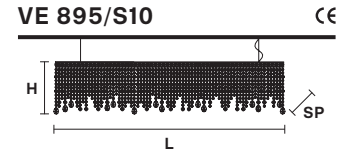

# MASIERO

**Telaio in metallo verniciato e pendagli in vetro verniciato o solo in vetro trasparente.**

Powder coated metal frame and painted glass pendants or only transparent pendants.

**L** 126 cm / 49.60"  
**SP** 15 cm / 5.90"  
**H** 40 cm / 15.75"  
**W** 17 kg / 37.47 lb

⦿ 6×E14×40 W max  
(not included)

**L** 160 cm / 63.00"  
**SP** 15 cm / 5.90"  
**H** 40 cm / 15.75"  
**W** 23 kg / 50.70 lb

⦿ 8×E14×40 W max  
(not included)

**L** 200 cm / 78.75"  
**SP** 15 cm / 5.90"  
**H** 40 cm / 15.75"  
**W** 32 kg / 70.54 lb

⦿ 10×E14×40 W max  
(not included)

**L** 126 cm / 49.60"  
**SP** 15 cm / 5.90"  
**H** 40 cm / 15.75"  
**W** 17 kg / 37.47 lb

⦿ 6×E14×40 W max  
(not included)

**L** 160 cm / 63.00"  
**SP** 15 cm / 5.90"  
**H** 40 cm / 15.75"  
**W** 23 kg / 50.70 lb

⦿ 8×E14×40 W max  
(not included)

**L** 200 cm / 78.75"  
**SP** 15 cm / 5.90"  
**H** 40 cm / 15.75"  
**W** 32 kg / 70.54 lb

⦿ 10×E14×40 W max  
(not included)

**G04**  
Shiny chrome