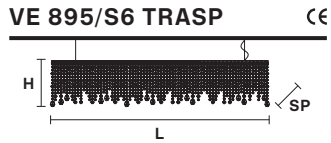

⦿ 6×E14×40 W max  
(not included)

**L** 160 cm / 63.00"  
**SP** 15 cm / 5.90"  
**H** 40 cm / 15.75"  
**W** 23 kg / 50.70 lb

⦿ 8×E14×40 W max  
(not included)

**L** 200 cm / 78.75"  
**SP** 15 cm / 5.90"  
**H** 40 cm / 15.75"  
**W** 32 kg / 70.54 lb

⦿ 10×E14×40 W max  
(not included)

**L** 126 cm / 49.60"  
**SP** 15 cm / 5.90"  
**H** 40 cm / 15.75"  
**W** 17 kg / 37.47 lb

⦿ 6×E14×40 W max  
(not included)

**L** 160 cm / 63.00"  
**SP** 15 cm / 5.90"  
**H** 40 cm / 15.75"  
**W** 23 kg / 50.70 lb

⦿ 8×E14×40 W max  
(not included)

**L** 200 cm / 78.75"  
**SP** 15 cm / 5.90"  
**H** 40 cm / 15.75"  
**W** 32 kg / 70.54 lb

⦿ 10×E14×40 W max  
(not included)

**G04**  
Shiny chrome