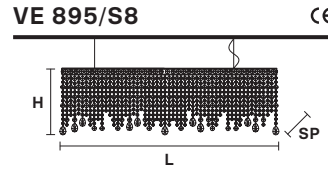

# MASIERO

**Telaio in metallo verniciato e pendagli in vetro verniciato o solo in vetro trasparente.**

Powder coated metal frame and painted glass pendants or only transparent pendants.

**L** 126 cm / 49.60"  
**SP** 15 cm / 5.90"  
**H** 40 cm / 15.75"  
**W** 17 kg / 37.47 lb

⦿ 6×E14×40 W max  
(not included)

**L** 160 cm / 63.00"  
**SP** 15 cm / 5.90"  
**H** 40 cm / 15.75"  
**W** 23 kg / 50.70 lb

⦿ 8×E14×40 W max  
(not included)

**L** 200 cm / 78.75"  
**SP** 15 cm / 5.90"  
**H** 40 cm / 15.75"  
**W** 32 kg / 70.54 lb

⦿ 10×E14×40 W max  
(not included)

**L** 126 cm / 49.60"  
**SP** 15 cm / 5.90"  
**H** 40 cm / 15.75"  
**W** 17 kg / 37.47 lb

⦿ 6×E14×40 W max  
(not included)

**L** 160 cm / 63.00"  
**SP** 15 cm / 5.90"  
**H** 40 cm / 15.75"  
**W** 23 kg / 50.70 lb

⦿ 8×E14×40 W max  
(not included)

**L** 200 cm / 78.75"  
**SP** 15 cm / 5.90"  
**H** 40 cm / 15.75"  
**W** 32 kg / 70.54 lb

⦿ 10×E14×40 W max  
(not included)

**G04**  
Shiny chrome