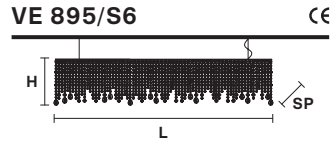

# MASIERO

**Telaio in metallo verniciato e pendagli in vetro verniciato o solo in vetro trasparente.**

Powder coated metal frame and painted glass pendants or only transparent pendants.

**L** 126 cm / 49.60"  
**SP** 15 cm / 5.90"  
**H** 40 cm / 15.75"  
**W** 17 kg / 37.47 lb

⦿ 6×E14×40 W max  
(not included)

**L** 160 cm / 63.00"  
**SP** 15 cm / 5.90"  
**H** 40 cm / 15.75"  
**W** 23 kg / 50.70 lb

⦿ 8×E14×40 W max  
(not included)

**L** 200 cm / 78.75"  
**SP** 15 cm / 5.90"  
**H** 40 cm / 15.75"  
**W** 32 kg / 70.54 lb

⦿ 10×E14×40 W max  
(not included)

**L** 126 cm / 49.60"  
**SP** 15 cm / 5.90"  
**H** 40 cm / 15.75"  
**W** 17 kg / 37.47 lb

⦿ 6×E14×40 W max  
(not included)

**L** 160 cm / 63.00"  
**SP** 15 cm / 5.90"  
**H** 40 cm / 15.75"  
**W** 23 kg / 50.70 lb

⦿ 8×E14×40 W max  
(not included)

**L** 200 cm / 78.75"  
**SP** 15 cm / 5.90"  
**H** 40 cm / 15.75"  
**W** 32 kg / 70.54 lb

⦿ 10×E14×40 W max  
(not included)

**G04**  
Shiny chrome