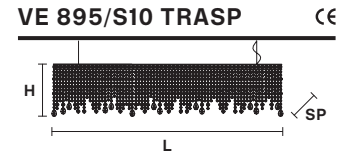

⦿ 6×E14×40 W max  
(not included)

**L** 160 cm / 63.00"  
**SP** 15 cm / 5.90"  
**H** 40 cm / 15.75"  
**W** 23 kg / 50.70 lb

⦿ 8×E14×40 W max  
(not included)

**L** 200 cm / 78.75"  
**SP** 15 cm / 5.90"  
**H** 40 cm / 15.75"  
**W** 32 kg / 70.54 lb

⦿ 10×E14×40 W max  
(not included)

**L** 126 cm / 49.60"  
**SP** 15 cm / 5.90"  
**H** 40 cm / 15.75"  
**W** 17 kg / 37.47 lb

⦿ 6×E14×40 W max  
(not included)

**L** 160 cm / 63.00"  
**SP** 15 cm / 5.90"  
**H** 40 cm / 15.75"  
**W** 23 kg / 50.70 lb

⦿ 8×E14×40 W max  
(not included)

**L** 200 cm / 78.75"  
**SP** 15 cm / 5.90"  
**H** 40 cm / 15.75"  
**W** 32 kg / 70.54 lb

⦿ 10×E14×40 W max  
(not included)

**G04**  
Shiny chrome