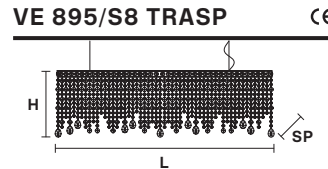

⦿ 6×E14×40 W max  
(not included)

**L** 160 cm / 63.00"  
**SP** 15 cm / 5.90"  
**H** 40 cm / 15.75"  
**W** 23 kg / 50.70 lb

⦿ 8×E14×40 W max  
(not included)

**L** 200 cm / 78.75"  
**SP** 15 cm / 5.90"  
**H** 40 cm / 15.75"  
**W** 32 kg / 70.54 lb

⦿ 10×E14×40 W max  
(not included)

**L** 126 cm / 49.60"  
**SP** 15 cm / 5.90"  
**H** 40 cm / 15.75"  
**W** 17 kg / 37.47 lb

⦿ 6×E14×40 W max  
(not included)

**L** 160 cm / 63.00"  
**SP** 15 cm / 5.90"  
**H** 40 cm / 15.75"  
**W** 23 kg / 50.70 lb

⦿ 8×E14×40 W max  
(not included)

**L** 200 cm / 78.75"  
**SP** 15 cm / 5.90"  
**H** 40 cm / 15.75"  
**W** 32 kg / 70.54 lb

⦿ 10×E14×40 W max  
(not included)

**G04**  
Shiny chrome