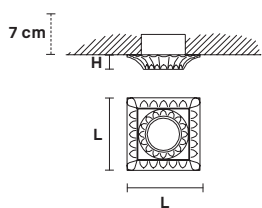

VE 853

Spot

MASIERO

Design by: m_p studio

VE 853

CE

Faretto ad incasso in ottone dorato. Lampadine non incluse. Foro a soffitto Ø 2.37".

Solid brass gold plated spot light.
Bulbs not included. Hole Ø 2.37".

L 10x10 cm / 3.94" x 3.64"

W 0,5 kg / 1.10 lb

 1xGU10x50 W max
(not included)

G03
Shiny gold