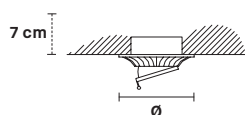

VE 854

Spot

MASIERO

Design by: m_p studio

VE 854

CE

Faretto ad incasso in ottone dorato. Lampadine non incluse. Foro a soffitto Ø 2.37".

Solid brass gold plated spot light.
Bulbs not included. Hole Ø 2.37".

.....
Ø 12 cm / 4.72"

W 0,5 kg / 1.10 lb
.....

 1xGU10x50 W max
(not included)

G03
Shiny gold