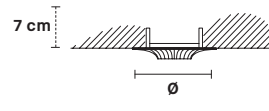

VE 856

Spot

Design by: m_p studio

MASIERO

Faretto ad incasso in ottone dorato. Lampadine non incluse. Foro a soffitto Ø 2.37".

Solid brass gold plated spot light.
Bulbs not included. Hole Ø 2.37".

VE 856

CE

VE 856/G

CE

Ø 10 cm / 3.94"

W 0,5 kg / 1.10 lb

1xGU10x50 W max
(not included)

Ø 16 cm / 6.30"

W 0,6 kg / 1.32 lb

1xGU10x50 W max
(not included)