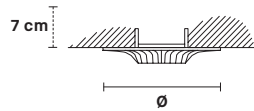

VE 856

Spot

Design by: m_p studio

MASIERO

Faretto ad incasso in ottone dorato. Lampadine non incluse. Foro a soffitto Ø 2.37".

Solid brass gold plated spot light.
Bulbs not included. Hole Ø 2.37".

VE 856

CE

VE 856/G

CE

Ø 10 cm / 3.94"

W 0,5 kg / 1.10 lb

1xGU10x50 W max
(not included)

Ø 16 cm / 6.30"

W 0,6 kg / 1.32 lb

1xGU10x50 W max
(not included)