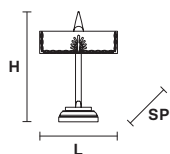

VE 860

Table lamp

MASIERO

Design by: m_p studio

VE 860 TL1

CE

Telaio in metallo dorato.

Gold plated metal frame.

L 20 cm / 7.87"

SP 21 cm / 8.27"

H 35 cm / 13.78"

⦿ 1×E14×40 W max
(not included)

G03

Shiny gold