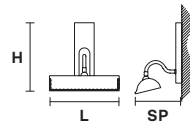

Telaio in metallo dorato.
Impianto elettrico a LED.
Trasformatore incluso.

Gold plated metal frame.
LED lighting system.
Ballast included.

L 31 cm / 12.20"

SP 15 cm / 5.91"

H 10 cm / 3.94"

W 4.5 kg / 9.92 lb

☞ LED×5 W 3000K

L 12 cm / 4.72"

SP 15 cm / 5.91"

H 15 cm / 5.91"

W 3 kg / 6.61 lb

☞ LED×3 W 3000K

G03
Shiny gold