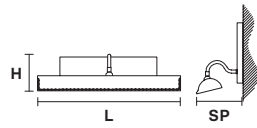

Telaio in metallo dorato.
Impianto elettrico a LED.
Trasformatore incluso.

Gold plated metal frame.
LED lighting system.
Ballast included.

L 31 cm / 12.20"

SP 15 cm / 5.91"

H 10 cm / 3.94"

W 4.5 kg / 9.92 lb

☞ LED×5 W 3000K

L 12 cm / 4.72"

SP 15 cm / 5.91"

H 15 cm / 5.91"

W 3 kg / 6.61 lb

☞ LED×3 W 3000K

G03
Shiny gold