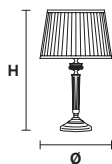

VE 1020

Table lamp

MASIERO

Design by: m_p studio

VE 1020 TL1 G

CE

VE 1020 TL1 P

CE

Base in fusione d'ottone dorata.

Gold plated solid brass base.

Ø 30 cm / 11.81"
H 54 cm / 21.26"

💡 1×E27×60 W max
(not included)

Ø 18 cm / 7.09"
H 40 cm / 15.75"

💡 1×E14×40 W max
(not included)

G03
Shiny gold