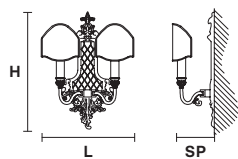

VE 1063

Applique

MASIERO

Design by: m_p studio

VE 1063 A2

CE

Base in fusione d'ottone dorata.

Gold plated solid brass base.

L 30 cm / 11.81"

SP 16 cm / 6.30"

H 41 cm / 16.41"

W 5 kg / 11.02 lb

☉ 2×E14×40 W max
(not included)

G03

Shiny gold