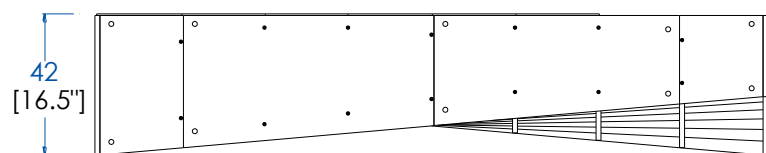

Collection HELIS

rochebobois
PARIS

design Philippe Bouix

CTMD.BT02 - Bibliothèque version gauche - 8 niches – L 201.5 H 227 P 42 cm
Bibliothèque à profondeur variable avec effet vrillé, réalisée en médium laqué (plusieurs coloris disponibles)

CTMD.BT02 – Bookcase left side – 8 columns – L 79.3" H 89,3" P 16,5"
On the left side, the compartment on the bottom is 22 cm-deep, while the one on the top is 44 cm-deep.

CTMD.BT02 – Biblioteca versión izquierda - 8 huecos
Biblioteca con profundidad variable con efecto retorcido, realizada en médium lacado (varios colores disponibles).