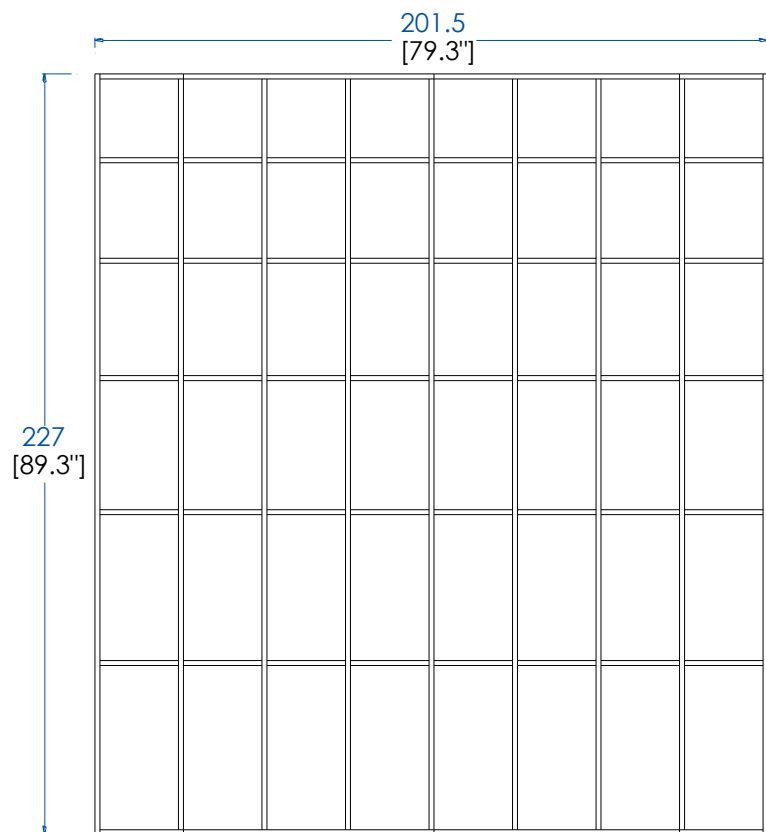

Collection HELIS

rochebobois
PARIS

design Philippe Bouix

CTMD.BT02 - Bibliothèque version gauche - 8 niches – L 201.5 H 227 P 42 cm
Bibliothèque à profondeur variable avec effet vrillé, réalisée en médium laqué (plusieurs coloris disponibles)

CTMD.BT02 – Bookcase left side – 8 columns – L 79.3" H 89,3" P 16,5"
On the left side, the compartment on the bottom is 22 cm-deep, while the one on the top is 44 cm-deep.

CTMD.BT02 – Biblioteca versión izquierda - 8 huecos
Biblioteca con profundidad variable con efecto retorcido, realizada en médium lacado (varios colores disponibles).