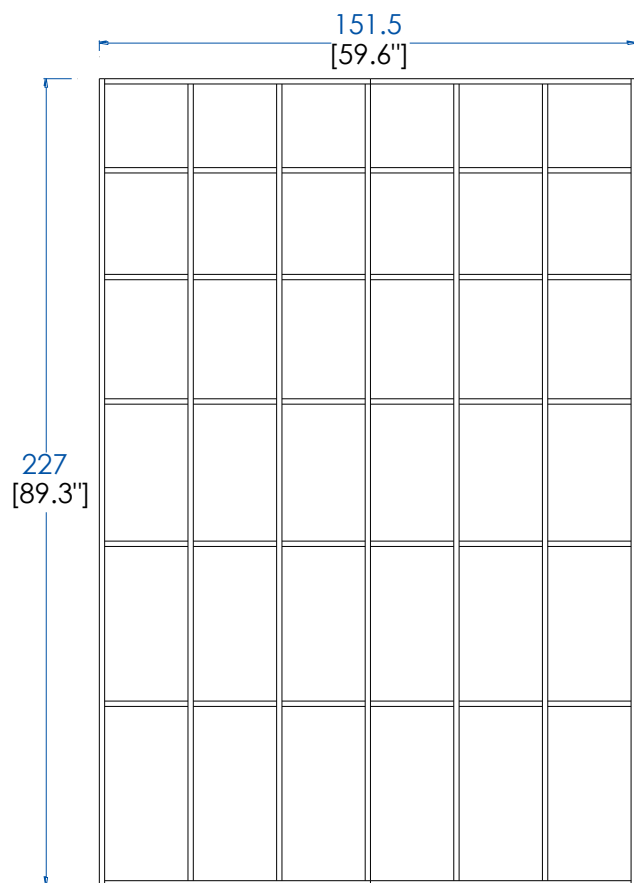

Collection HELIS

rochebobois
PARIS

design Philippe Bouix

CTMD.BT03 - Bibliothèque version gauche - 6 niches – L 151.5 H 227 P 39.5 cm
Bibliothèque à profondeur variable avec effet vrillé, réalisée en médium laqué (plusieurs coloris disponibles)

CTMD.BT03 – Bookcase left side – 6 columns – L 59.6" H 89,3" P 15,5"
On the left side, the compartment on the bottom is 22 cm-deep, while the one on the top is 44 cm-deep.

CTMD.BT03 - Biblioteca versión izquierda - 6 huecos
Biblioteca con profundidad variable con efecto retorcido, realizada en médium lacado (varios colores disponibles).