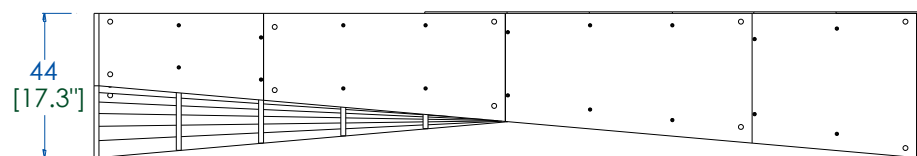

Collection HELIS

rochebobois
PARIS

design Philippe Bouix

CTMD.BT011 - Bibliothèque version droite - 10 niches -- L 251.5 H 227 P 44 cm

Bibliothèque à profondeur variable avec effet vrillé, réalisée en médium laqué (plusieurs coloris disponibles)

CTMD.BT011 – Bookcase right side - 10 columns - L 99,0" H 89,3" P 17,3"

On the right side, the dimensions are reversed: the compartment on the bottom is 44 cm-deep, while the top one is 22 cm-deep.

CTMD. BT011 - Biblioteca versión derecha - 10 huecos

Biblioteca con profundidad variable con efecto retorcido, realizada en médium lacado (varios colores disponibles).