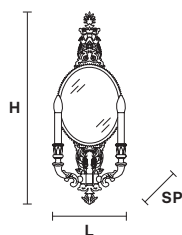

VE 1077

Applique

MASIERO

Design by: m_p studio

VE 1077 A2

CE

Telaio in ottone dorato.
Specchio anticato incluso.

Gold plated solid brass frame.
Aged mirror included.

L 22 cm / 8.66"
SP 12 cm / 4.72"
H 60 cm / 23.62"
W 3 kg / 6.61 lb

⦿ 2×E14×40 W max
(not included)

G03
Shiny gold