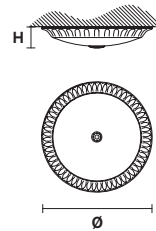

VE 1081

Spot / Ceiling

Design by: m_p studio

MASIERO

Telaio in ottone dorato, vetro bianco opaco inciso.

Gold plated solid brass frame, white opaque glass with engraving.

VE 1081 PL1

CE

Ø 16 cm / 6.30"
H 12 cm / 4.72"
W 2 kg / 4.40 lb

☞ 1×E14×40 W max
(not included)

VE 1081 PL3 40

CE

Ø 40 cm / 15.75"
H 12 cm / 4.72"
W 6 kg / 13.22 lb

☞ 3×E14×40 W max
(not included)

VE 1081 PL3 50

CE

Ø 50 cm / 19.71"
H 12 cm / 4.72"
W 8.5 kg / 18.73 lb

☞ 3×E27×60 W max
(not included)

VE 1081 PL6

CE

Ø 80 cm / 31.50"
H 17 cm / 6.69"
W 16 kg / 35.27 lb

☞ 6×E27×60 W max
(not included)

G03
Shiny gold