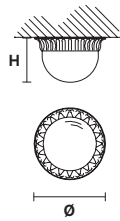

VE 1081

Spot / Ceiling

Design by: m_p studio

MASIERO

Telaio in ottone dorato, vetro bianco opaco inciso.

Gold plated solid brass frame, white opaque glass with engraving.

VE 1081 PL1

CE

Ø 16 cm / 6.30"
H 12 cm / 4.72"
W 2 kg / 4.40 lb

☞ 1×E14×40 W max
(not included)

VE 1081 PL3 40

CE

Ø 40 cm / 15.75"
H 12 cm / 4.72"
W 6 kg / 13.22 lb

☞ 3×E14×40 W max
(not included)

VE 1081 PL3 50

CE

Ø 50 cm / 19.71"
H 12 cm / 4.72"
W 8.5 kg / 18.73 lb

☞ 3×E27×60 W max
(not included)

VE 1081 PL6

CE

Ø 80 cm / 31.50"
H 17 cm / 6.69"
W 16 kg / 35.27 lb

☞ 6×E27×60 W max
(not included)

G03
Shiny gold