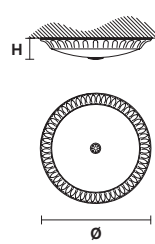

VE 1081

Spot / Ceiling

Design by: m_p studio

MASIERO

Telaio in ottone dorato, vetro bianco opaco inciso.

Gold plated solid brass frame, white opaque glass with engraving.

VE 1081 PL1

CE

Ø 16 cm / 6.30"
H 12 cm / 4.72"
W 2 kg / 4.40 lb

☞ 1×E14×40 W max
(not included)

VE 1081 PL3 40

CE

Ø 40 cm / 15.75"
H 12 cm / 4.72"
W 6 kg / 13.22 lb

☞ 3×E14×40 W max
(not included)

VE 1081 PL3 50

CE

Ø 50 cm / 19.71"
H 12 cm / 4.72"
W 8.5 kg / 18.73 lb

☞ 3×E27×60 W max
(not included)

VE 1081 PL6

CE

Ø 80 cm / 31.50"
H 17 cm / 6.69"
W 16 kg / 35.27 lb

☞ 6×E27×60 W max
(not included)

G03
Shiny gold