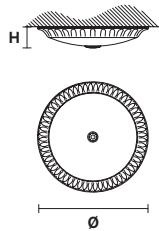

VE 1081

Spot / Ceiling

Design by: m_p studio

MASIERO

Telaio in ottone dorato, vetro bianco opaco inciso.

Gold plated solid brass frame, white opaque glass with engraving.

VE 1081 PL1

CE

Ø 16 cm / 6.30"
H 12 cm / 4.72"
W 2 kg / 4.40 lb

☞ 1×E14×40 W max
(not included)

VE 1081 PL3 40

CE

Ø 40 cm / 15.75"
H 12 cm / 4.72"
W 6 kg / 13.22 lb

☞ 3×E14×40 W max
(not included)

VE 1081 PL3 50

CE

Ø 50 cm / 19.71"
H 12 cm / 4.72"
W 8.5 kg / 18.73 lb

☞ 3×E27×60 W max
(not included)

VE 1081 PL6

CE

Ø 80 cm / 31.50"
H 17 cm / 6.69"
W 16 kg / 35.27 lb

☞ 6×E27×60 W max
(not included)

G03
Shiny gold