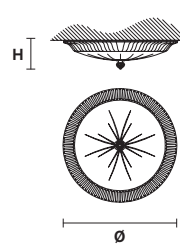

## Spot / Ceiling

# MASIERO

**Telaio in ottone dorato, vetro bianco opaco inciso.**

Gold plated solid brass frame, white opaque glass with engraving.

VE 1080 PL1

CE

Ø 16 cm / 6.30"

H 12 cm / 4.72"

W 2 kg / 4.40 lb

1×E14×40 W max  
(not included)

VE 1080 PL3 40

CE

Ø 40 cm / 15.75"

H 15 cm / 5.91"

W 6 kg / 13.22 lb

3×E14×40 W max  
(not included)

VE 1080 PL3 50

CE

Ø 50 cm / 19.71"

H 15 cm / 5.91"

W 8.5 kg / 18.73 lb

3×E27×60 W max  
(not included)

**G03**  
Shiny gold