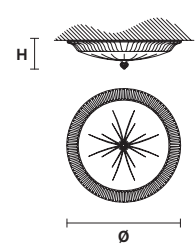

# MASIERO

**Telaio in ottone dorato, vetro bianco opaco inciso.**

Gold plated solid brass frame, white opaque glass with engraving.

VE 1080 PL1

CE

Ø 16 cm / 6.30"

H 12 cm / 4.72"

W 2 kg / 4.40 lb

1×E14×40 W max  
(not included)

VE 1080 PL3 40

CE

Ø 40 cm / 15.75"

H 15 cm / 5.91"

W 6 kg / 13.22 lb

3×E14×40 W max  
(not included)

VE 1080 PL3 50

CE

Ø 50 cm / 19.71"

H 15 cm / 5.91"

W 8.5 kg / 18.73 lb

3×E27×60 W max  
(not included)

**G03**  
Shiny gold