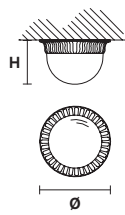

## Spot / Ceiling

# MASIERO

**Telaio in ottone dorato, vetro bianco opaco inciso.**

Gold plated solid brass frame, white opaque glass with engraving.

VE 1080 PL1

CE

Ø 16 cm / 6.30"

H 12 cm / 4.72"

W 2 kg / 4.40 lb

1×E14×40 W max  
(not included)

VE 1080 PL3 40

CE

Ø 40 cm / 15.75"

H 15 cm / 5.91"

W 6 kg / 13.22 lb

3×E14×40 W max  
(not included)

VE 1080 PL3 50

CE

Ø 50 cm / 19.71"

H 15 cm / 5.91"

W 8.5 kg / 18.73 lb

3×E27×60 W max  
(not included)

**G03**  
Shiny gold