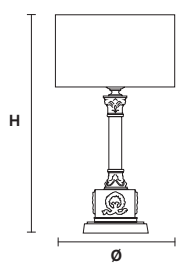

## Table lamp

# MASIERO

Design by: m\_p studio

VE 1087 TL1

CE

**Telaio in ottone dorato anticato.**

Antiqued gold plated solid brass frame.

.....  
**Ø** 22 cm / 8.66"

**H** 41 cm / 16.14"

**W** 1.8 kg / 3.97 lb  
.....

⦿ 1×E27×60 W max  
(not included)

**G20**

Antiqued gold