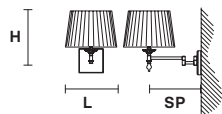

VE 1091

Applique

MASIERO

Design by: m_p studio

VE 1091 A1

CE