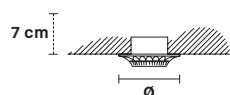

VE 1191

Spot

MASIERO

Design by: m_p studio

VE 1191

CE