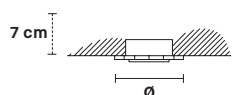

VE 1194

Spot

MASIERO

Design by: m_p studio

VE 1194

CE

Faretto ad incasso in ottone dorato anticato. Lampadine non incluse. Foro a soffitto Ø 2.37".

Solid brass antiqued gold spot light. Bulbs not included. Hole Ø 2.37".

.....
Ø 10 cm / 3.94"

W 0.5 kg / 1.10 lb
.....

 1×GU10×50 W max
(not included)

G20
Antiqued gold