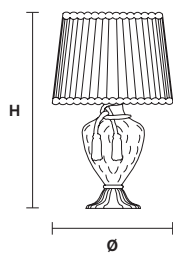

VE 1022

Table lamp

MASIERO

Design by: m_p studio

VE 1022/TL1

CE

Base in vetro di Murano soffiato e lavorato a mano.

Hand made blown Murano glass base.

Ø 48 cm / 18.90"

H 76 cm / 30.00"

1×E27×60 W max
(not included)