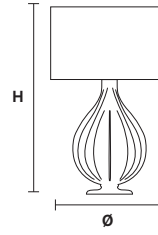

VE 1023

Table lamp

Design by: m_p studio

MASIERO

Base in vetro di Murano soffiato e lavorato a mano.

Hand made blown Murano glass base.

VE 1023/TL1 G

CE

VE 1023/TL1 P

CE

Ø 32 cm / 12.59"
H 58 cm / 22.80"
W 4 kg / 8.82 lb

1×E27×60 W max
(not included)

Ø 20 cm / 7.90"
H 37 cm / 14.60"
W 1.5 kg / 3.30 lb

1×E14×40 W max
(not included)