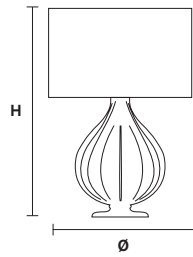

VE 1023

Table lamp

Design by: m_p studio

MASIERO

Base in vetro di Murano soffiato e lavorato a mano.

Hand made blown Murano glass base.

VE 1023/TL1 G

CE

VE 1023/TL1 P

CE

Ø 32 cm / 12.59"
H 58 cm / 22.80"
W 4 kg / 8.82 lb

1×E27×60 W max
(not included)

Ø 20 cm / 7.90"
H 37 cm / 14.60"
W 1.5 kg / 3.30 lb

1×E14×40 W max
(not included)