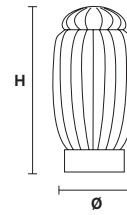

VE 1049

Table lamp

Design by: m_p studio

MASIERO

Base in vetro di Murano soffiato e lavorato a mano.

Hand made blown Murano glass base.

VE 1049/TL1 G G04

CE

Ø 14 cm / 5.50"
H 30 cm / 11.90"
W 1.5 kg / 3.31 lb

⦿ 1×E14×40 W max
(not included)

VE 1049/TL1 P G04

CE

Ø 11 cm / 4.30"
H 23 cm / 9.00"
W 1 kg / 2.20 lb

⦿ 1×E14×40 W max
(not included)

G14
Burnished brass

G04
Shiny chrome

VE 1049/TL1 G G14

CE

Ø 14 cm / 5.50"
H 30 cm / 11.90"
W 1.5 kg / 3.31 lb

⦿ 1×E14×40 W max
(not included)

VE 1049/TL1 P G14

CE

Ø 11 cm / 4.30"
H 23 cm / 9.00"
W 1 kg / 2.20 lb

⦿ 1×E14×40 W max
(not included)