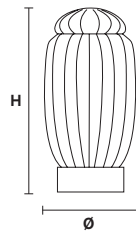

VE 1049

Table lamp

Design by: m_p studio

MASIERO

Base in vetro di Murano soffiato e lavorato a mano.

Hand made blown Murano glass base.

VE 1049/TL1 G G04

CE

Ø 14 cm / 5.50"
H 30 cm / 11.90"
W 1.5 kg / 3.31 lb

⦿ 1×E14×40 W max
(not included)

VE 1049/TL1 P G04

CE

Ø 11 cm / 4.30"
H 23 cm / 9.00"
W 1 kg / 2.20 lb

⦿ 1×E14×40 W max
(not included)

G14
Burnished brass

G04
Shiny chrome

VE 1049/TL1 G G14

CE

Ø 14 cm / 5.50"
H 30 cm / 11.90"
W 1.5 kg / 3.31 lb

⦿ 1×E14×40 W max
(not included)

VE 1049/TL1 P G14

CE

Ø 11 cm / 4.30"
H 23 cm / 9.00"
W 1 kg / 2.20 lb

⦿ 1×E14×40 W max
(not included)