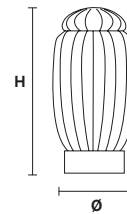

Ø 14 cm / 5.50"
H 30 cm / 11.90"
W 1.5 kg / 3.31 lb

⦿ 1×E14×40 W max
(not included)

VE 1049/TL1 P G04

CE

Ø 11 cm / 4.30"
H 23 cm / 9.00"
W 1 kg / 2.20 lb

⦿ 1×E14×40 W max
(not included)

G14
Burnished brass

G04
Shiny chrome

VE 1049/TL1 G G14

CE

Ø 14 cm / 5.50"
H 30 cm / 11.90"
W 1.5 kg / 3.31 lb

⦿ 1×E14×40 W max
(not included)

VE 1049/TL1 P G14

CE

Ø 11 cm / 4.30"
H 23 cm / 9.00"
W 1 kg / 2.20 lb

⦿ 1×E14×40 W max
(not included)