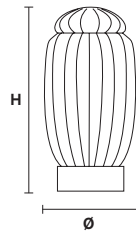

Ø 14 cm / 5.50"
H 30 cm / 11.90"
W 1.5 kg / 3.31 lb

⦿ 1×E14×40 W max
(not included)

VE 1049/TL1 P G04

CE

Ø 11 cm / 4.30"
H 23 cm / 9.00"
W 1 kg / 2.20 lb

⦿ 1×E14×40 W max
(not included)

G14
Burnished brass

G04
Shiny chrome

VE 1049/TL1 G G14

CE

Ø 14 cm / 5.50"
H 30 cm / 11.90"
W 1.5 kg / 3.31 lb

⦿ 1×E14×40 W max
(not included)

VE 1049/TL1 P G14

CE

Ø 11 cm / 4.30"
H 23 cm / 9.00"
W 1 kg / 2.20 lb

⦿ 1×E14×40 W max
(not included)