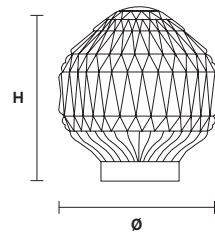

VE 1050

Table lamp

Design by: m_p studio

MASIERO

Base in vetro di Murano soffiato e lavorato a mano.

Hand made blown Murano glass base.

VE 1050/TL1 G

CE

VE 1050/TL1 P

CE

Ø 30 cm / 11.90"
H 26 cm / 10.25"
W 2 kg / 4.40 lb

⦿ 1×E14×40 W max
(not included)

Ø 20 cm / 7.90"
H 22 cm / 8.70"
W 1.8 kg / 3.97 lb

⦿ 1×E14×40 W max
(not included)

G04
Shiny chrome