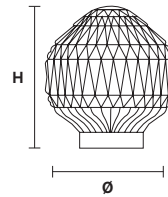

VE 1050

Table lamp

Design by: m_p studio

MASIERO

Base in vetro di Murano soffiato e lavorato a mano.

Hand made blown Murano glass base.

VE 1050/TL1 G

CE

VE 1050/TL1 P

CE

Ø 30 cm / 11.90"
H 26 cm / 10.25"
W 2 kg / 4.40 lb

⦿ 1×E14×40 W max
(not included)

Ø 20 cm / 7.90"
H 22 cm / 8.70"
W 1.8 kg / 3.97 lb

⦿ 1×E14×40 W max
(not included)

G04
Shiny chrome