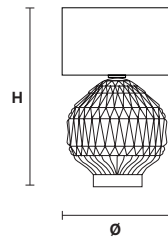

# MASIERO

Design by: m\_p studio

VE 1053/TL1 G

CE

VE 1053/TL1 P

CE

Base in vetro di Murano soffiato e lavorato a mano.

Hand made blown Murano glass base.

Ø 32 cm / 12.59"  
H 46 cm / 18.10"  
W 2.6 kg / 5.73 lb

1×E27×60 W max  
(not included)

Ø 25 cm / 9.80"  
H 38 cm / 15.00"  
W 1.6 kg / 3.53 l

1×E14×40 W max  
(not included)

V90  
Matt black