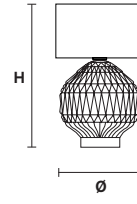

# MASIERO

Design by: m\_p studio

VE 1053/TL1 G

CE

VE 1053/TL1 P

CE

Base in vetro di Murano soffiato e lavorato a mano.

Hand made blown Murano glass base.

Ø 32 cm / 12.59"  
H 46 cm / 18.10"  
W 2.6 kg / 5.73 lb

1×E27×60 W max  
(not included)

Ø 25 cm / 9.80"  
H 38 cm / 15.00"  
W 1.6 kg / 3.53 l

1×E14×40 W max  
(not included)

V90  
Matt black