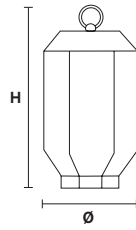

VE 1055

Table lamp

MASIERO

Design by: m_p studio

VE 1055/TL1

CE

Base in vetro di Murano soffiato e lavorato a mano.

Hand made blown Murano glass base.

.....
Ø 18 cm / 7.00"
H 35 cm / 13.80"
.....

⦿ 1×E14×40 W max
(not included)