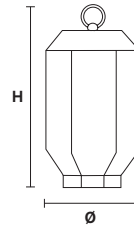

VE 1056

Table lamp

MASIERO

Design by: m_p studio

VE 1056/TL1 BLU

CE

VE 1056/TL1 YEL

CE

Base in vetro di Murano soffiato e lavorato a mano.

Hand made blown Murano glass base.

Ø 18 cm / 7.00"
H 35 cm / 13.80"

1×E14×40 W max
(not included)

Ø 18 cm / 7.00"
H 35 cm / 13.80"

1×E14×40 W max
(not included)