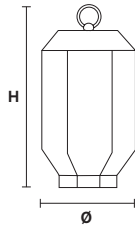

VE 1056

Table lamp

MASIERO

Design by: m_p studio

VE 1056/TL1 BLU

CE

VE 1056/TL1 YEL

CE

Base in vetro di Murano soffiato e lavorato a mano.

Hand made blown Murano glass base.

Ø 18 cm / 7.00"
H 35 cm / 13.80"

1×E14×40 W max
(not included)

Ø 18 cm / 7.00"
H 35 cm / 13.80"

1×E14×40 W max
(not included)