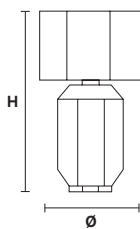

VE 1057

Table lamp

MASIERO

Design by: m_p studio

VE 1057/TL1

CE

Base in vetro di Murano soffiato e lavorato a mano.

Hand made blown Murano glass base.

Ø 29 cm / 11.40"

H 49 cm / 19.30"

W 3 kg / 6.61 lb

1×E27×60 W max
(not included)