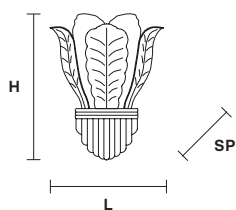

VE 1110

Applique

MASIERO

Design by: m_p studio

VE 1110/A1+1

CE

Telaio in metallo verniciato,
diffusore in vetro in piastra
lavorato a mano con finitura
"graniglia".

Painted metal frame, diffuser
in home made cast glass with
"graniglia" finishing.

L 45 cm / 17.72"
SP 23 cm / 9.06"
H 60 cm / 23.62"
W 12.5 kg / 27.55 lb

1×E14×40 W max
1×E27×60 W max
(not included)