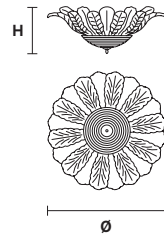

VE 1110

Ceiling

MASIERO

Design by: m_p studio

VE 1110/PL5+3+2

CE

VE 1110/PL12+2

CE

**Telaio in metallo verniciato,
diffusore in vetro in piastra
lavorato a mano con finitura
"graniglia".**

Painted metal frame, diffuser
in home made cast glass with
"graniglia" finishing.

.....
Ø 100 cm / 39.37"
H 60 cm / 23.62"
W 33 kg / 72.75 lb
.....

💡 10×E27×60 W max
(not included)

.....
Ø 140 cm / 55.12"
H 85 cm / 33.46"
W 47 kg / 103.61 lb
.....

💡 14×E27×60 W max
(not included)