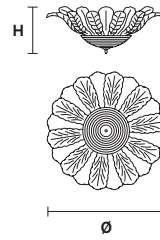

VE 1110

Ceiling

MASIERO

Design by: m_p studio

VE 1110/PL5+3+2

CE

VE 1110/PL12+2

CE

**Telaio in metallo verniciato,
diffusore in vetro in piastra
lavorato a mano con finitura
"graniglia".**

Painted metal frame, diffuser
in home made cast glass with
"graniglia" finishing.

.....
Ø 100 cm / 39.37"
H 60 cm / 23.62"
W 33 kg / 72.75 lb
.....

💡 10×E27×60 W max
(not included)

.....
Ø 140 cm / 55.12"
H 85 cm / 33.46"
W 47 kg / 103.61 lb
.....

💡 14×E27×60 W max
(not included)