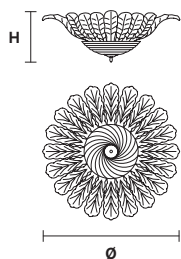

VE 1112

Ceiling

MASIERO

Design by: m_p studio

VE 1112/PL6+3+3 CE

**Telaio in metallo verniciato,
diffusore in vetro in piastra
lavorato a mano con finitura
"graniglia".**

Painted metal frame, diffuser
in home made cast glass with
"graniglia" finishing.

.....
Ø 110 cm / 43.30"

H 70 cm / 27.56"

W 40 kg / 88.18 lb
.....

 12×E27×60 W max
(not included)