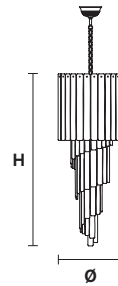

VE 1149

Suspension

MASIERO

Design by: m_p studio

**Telaio in metallo verniciato,
diffusore in vetro in piastra
lavorato a mano con finitura
"graniglia".**

Painted metal frame, diffuser
in home made cast glass with
"graniglia" finishing.

VE 1149/S7

CE

VE 1149/S16

CE

Ø 40 cm / 15.75"

H 90 cm / 35.50"

W 28 kg / 61.72 lb

⦿ 7×E14×40 W max
(not included)

Ø 50 cm / 19.79"

H 160 cm / 63.00"

W 35 kg / 77.16 lb

⦿ 16×E14×40 W max
(not included)