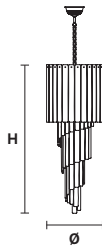

VE 1149

Suspension

MASIERO

Design by: m_p studio

**Telaio in metallo verniciato,
diffusore in vetro in piastra
lavorato a mano con finitura
"graniglia".**

Painted metal frame, diffuser
in home made cast glass with
"graniglia" finishing.

VE 1149/S7

CE

VE 1149/S16

CE

Ø 40 cm / 15.75"

H 90 cm / 35.50"

W 28 kg / 61.72 lb

⦿ 7×E14×40 W max
(not included)

Ø 50 cm / 19.79"

H 160 cm / 63.00"

W 35 kg / 77.16 lb

⦿ 16×E14×40 W max
(not included)