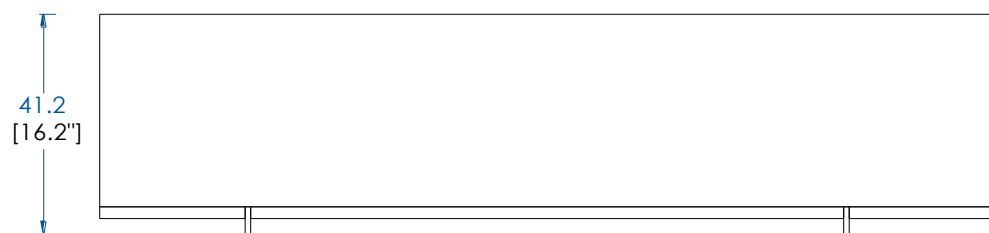

Collection TROCADERO

rochebobois
PARIS

design Aimé Cécil / Pierre Dubois

P.TCP.CL01 Console – L 160 H 80 P 41,2 cm

Console 2 tiroirs avec coulisses métalliques, structure multiplis plaqué palissandre, intérieur plaqué sycomore, piètement et poignées en laiton patiné. Fabrication européenne.

P.TCP.CL01 Console – L 63,0" H 31,5" P 16,2"

Console with 2 drawers with metallic rails, structure in rosewood veneer on plywood, interior in sycamore veneer, base and handles in brass with patina finish.

Manufactured in Europe.

P.TCP.CL01 Consola – L 160 H 80 P 41,2 cm

Consola de 2 cajones con guías metálicas, estructura en multipliegues chapado palisandro, interior chapado sicomoro, patas y tiradores de latón patinado. Fabricación europea