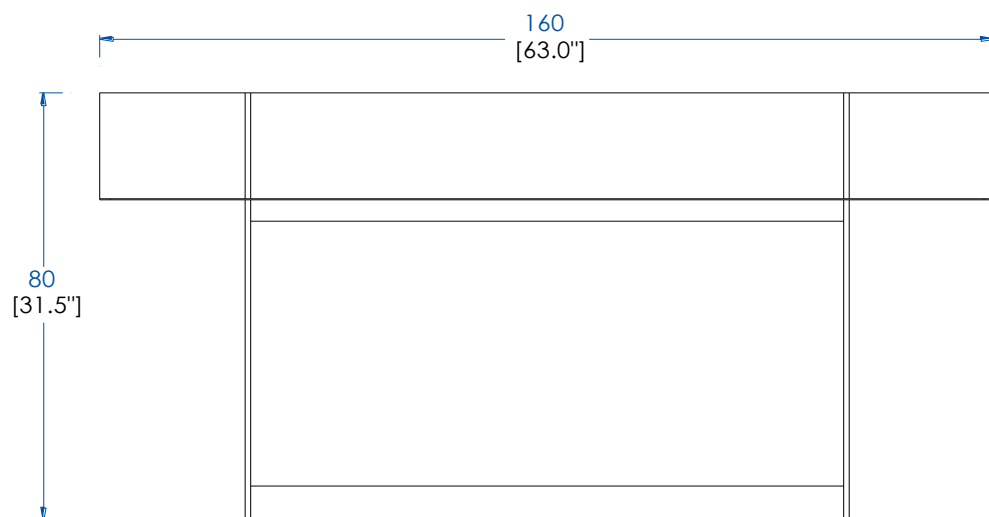

Collection TROCADERO

rochebobois
PARIS

design Aimé Cécil / Pierre Dubois

P.TCP.CL01 Console – L 160 H 80 P 41,2 cm

Console 2 tiroirs avec coulisses métalliques, structure multiplis plaqué palissandre, intérieur plaqué sycomore, piètement et poignées en laiton patiné. Fabrication européenne.

P.TCP.CL01 Console – L 63,0" H 31,5" P 16,2"

Console with 2 drawers with metallic rails, structure in rosewood veneer on plywood, interior in sycamore veneer, base and handles in brass with patina finish.

Manufactured in Europe.

P.TCP.CL01 Consola – L 160 H 80 P 41,2 cm

Consola de 2 cajones con guías metálicas, estructura en multipliegues chapado palisandro, interior chapado sicomoro, patas y tiradores de latón patinado. Fabricación europea