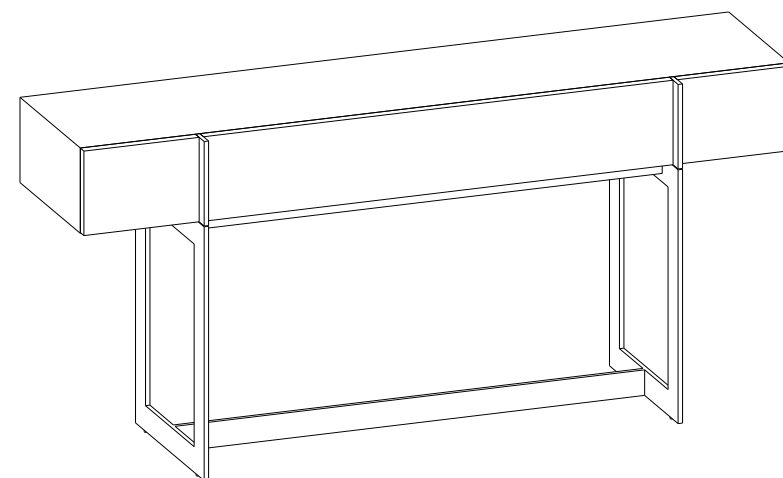

P.TCP.AP01 Sideboard – L 84,6" H 31,5" P 20,9"

Sideboard with 2 doors imitating 2 drawers, 2 central doors with 2 removable wooden shelves, 2 drawers with metallic rails. Structure in rosewood veneer on plywood, interior in sycamore veneer, base and handles in brass with patina finish. Manufactured in Europe.

Collection TROCADERO

rochebobois
PARIS

design Aimé Cécil / Pierre Dubois

Console – Console – Consola

Collection TROCADERO

rochebobois
PARIS

design Aimé Cécil / Pierre Dubois

P.TCP.CL01 Console – L 160 H 80 P 41,2 cm

Console 2 tiroirs avec coulisses métalliques, structure multiplis plaqué palissandre, intérieur plaqué sycomore, piètement et poignées en laiton patiné. Fabrication européenne.

P.TCP.CL01 Console – L 63,0" H 31,5" P 16,2"

Console with 2 drawers with metallic rails, structure in rosewood veneer on plywood, interior in sycamore veneer, base and handles in brass with patina finish.

Manufactured in Europe.

P.TCP.CL01 Consola – L 160 H 80 P 41,2 cm