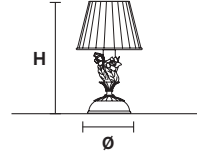

CERAMIC GARDEN Table lamp

MASIERO

Design by: m_p studio

CERAMIC GARDEN TL1G

CERAMIC GARDEN TL1P

Struttura in metallo con rose in ceramica di Bassano dipinte a mano.
Paralumi in Pongè.

Metal frame with Bassano ceramic hand-painted roses.
Pongé lampshades.

H 60 cm / 23.62"
Ø 40 cm / 15.75"

 1×E27×60 W max
USA 1×E26×60 W max
(not included)

Paralumi/Shade PON/40/IV
Paralumi/Shade ORG/40/WH

H 28 cm / 11.02"
Ø 16 cm / 31.50"

 1×E14×40 W max
USA 1×E12×40 W max
(not included)