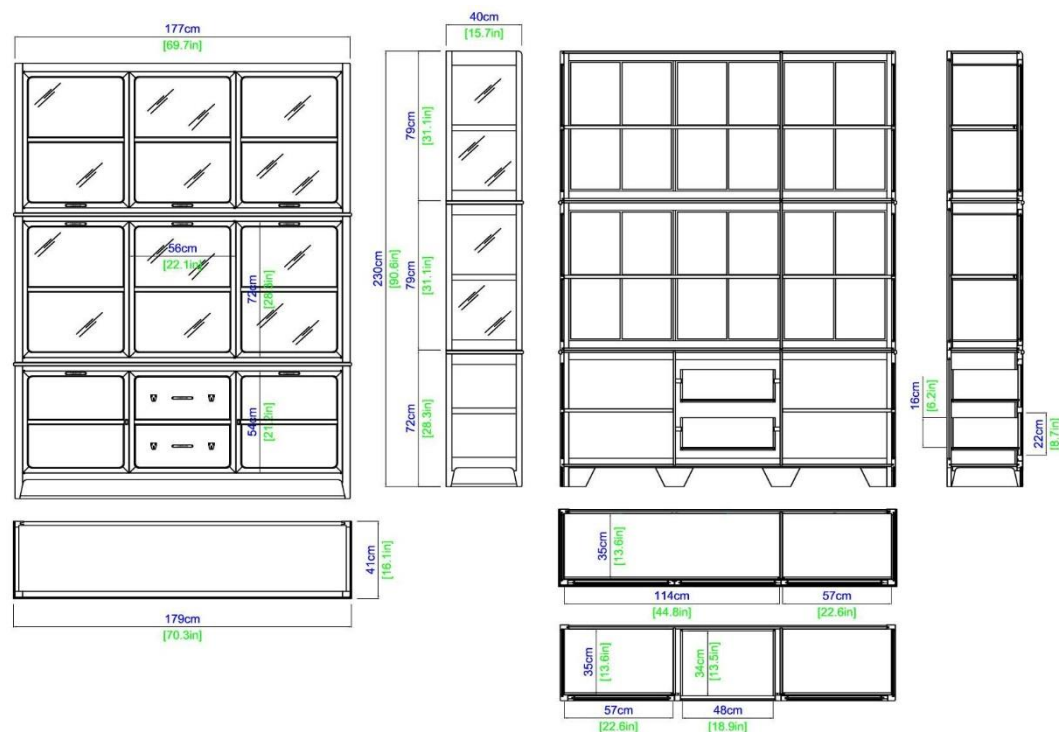

Collection FACTORY

rochebobo
PARIS

design Studio ROCHE BOBOIS

GR340 – Bibliothèque 3 éléments

3 portes vitrées éléments haut et milieu et 2 portes pleines et 2 tiroirs élément bas.

Structure et cadre de portes en merisier massif. Panneaux côtés et dessus en merisier plaqué sur support reconstitué. Panneaux fond et arrière en merisier plaqué sur support reconstitué. Étagères en merisier plaqué sur support reconstitué et alaise en merisier massif. Panneaux fond de tiroirs en hêtre plaqué sur support reconstitué. Côtés de tiroirs et coulisseaux en hêtre massif.

Nombreuses finitions disponibles. Fabrication européenne.

L 176.00 x H 230.00 x P 40.00 cm

GR340 – Bookcase with 3 elements

3 high and middle glass door elements, 2 solid doors, and 2 lower drawer elements.

Structure and door frames in solid cherry wood. Side, top, bottom, and back panels in cherry wood veneer on composite wood. Shelves in cherry wood veneer on composite wood and frame in solid cherry wood. Drawer bottom panels in beech veneer on composite wood. Drawer sides and rails in solid beech.

Many finishes available. Manufactured in Europe.

L 176.00 x H 230.00 x D 40.00 cm

GR340 – Biblioteca 3 elementos

3 puertas acristaladas elementos alto y central y 2 puertas llenas y 2 cajones elementos bajos.

Estructura y marco de las puertas en cerezo macizo. Paneles laterales y sobre en cerezo chapado sobre soporte reconstituído. Paneles fondo y trasera en cerezo chapado sobre soporte reconstituído. Estantes en cerezo chapado sobre soporte en cerezo macizo. Paneles de fondo de los cajones en haya chapada sobre soporte reconstituído. Laterales de los cajones y guías en haya maciza.

Numerosos acabados disponibles. Fabricación europea.

L 176.00 x A 230.00 x P 40.00 cm