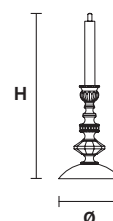

# MASIERO

Design by: Manuel Vivian

**CHIC A2 N**

CE

**CHIC TL1 G**

CE

**CHIC TL1 P**

CE

Struttura in metallo con inserti in fusione d'ottone e cristallo colorato.  
Pendagli in cristallo colorato.

Metal frame with cast brass and coloured crystal inserts.  
Coloured crystal pendants.

Metallstruktur mit Einsätzen aus Messingguss und farbigem Kristall.  
Behang aus farbigem Kristall.

H 60 cm / 23.62"  
L 37 cm / 14.56"  
SP 12 cm / 4.72"

2×G9×40 W max  
(not included)

H 55 cm / 21.65"  
Ø 16 cm / 6.30"

1×G9×40 W max  
(not included)

H 30 cm / 11.81"  
Ø 12 cm / 4.72"

1×G9×40 W max  
(not included)