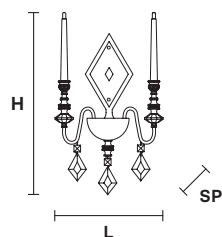

## Applique / Table lamp / Floor lamp

# MASIERO

Design by: Manuel Vivian

**CHIC A2 N**

CE

**CHIC TL1 G**

CE

**CHIC TL1 P**

CE

Struttura in metallo con inserti in fusione d'ottone e cristallo colorato.  
Pendagli in cristallo colorato.

Metal frame with cast brass and coloured crystal inserts.  
Coloured crystal pendants.

Metallstruktur mit Einsätzen aus Messingguss und farbigem Kristall.  
Behang aus farbigem Kristall.

H 60 cm / 23.62"  
L 37 cm / 14.56"  
SP 12 cm / 4.72"

2×G9×40 W max  
(not included)

H 55 cm / 21.65"  
Ø 16 cm / 6.30"

1×G9×40 W max  
(not included)

H 30 cm / 11.81"  
Ø 12 cm / 4.72"

1×G9×40 W max  
(not included)