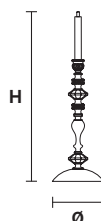

# MASIERO

Design by: Manuel Vivian

**CHIC A2 N**

CE

**CHIC TL1 G**

CE

**CHIC TL1 P**

CE

H 60 cm / 23.62"  
L 37 cm / 14.56"  
SP 12 cm / 4.72"

2×G9×40 W max  
(not included)

H 55 cm / 21.65"  
Ø 16 cm / 6.30"

1×G9×40 W max  
(not included)

H 30 cm / 11.81"  
Ø 12 cm / 4.72"

1×G9×40 W max  
(not included)