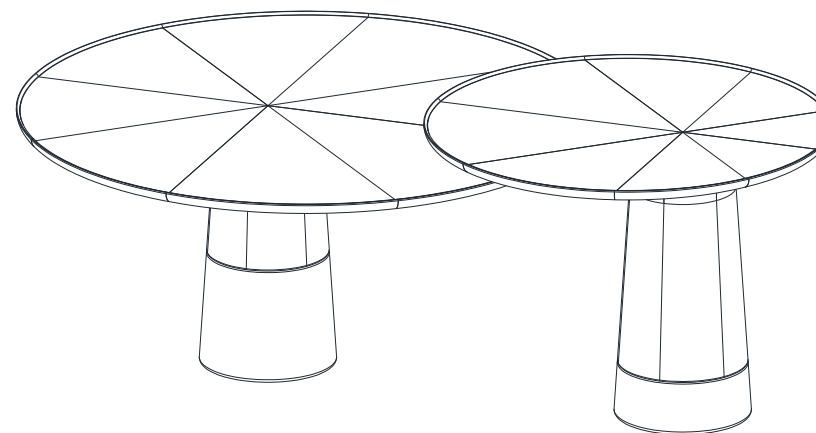

Collection COLORADO

rochebobois
PARIS

design Fabrice Berrux

Ensemble 2 tables basses – Cocktail table with 2 tops – Mesa de centro con 2 sobres

Collection COLORADO

rochebobois
PARIS

design Fabrice Berrux

CTMD.MC17 - Ensemble 2 tables basses – L 123 H 44 P 85 cm

Avec placage Noyer en soleil désaxé. Piétement en Noyer massif et base en marbre Estremoz. Alaises plateau en Noyer américain massif. Noyer naturel ou Noyer Tabac. Fabrication Européenne

CTMD.MC17 - Cocktail table with 2 tops – L 48,4" H 17,3" P 33,5"

Cocktail table with 2 tops in walnut veneer with sun-like pattern, frame and legs in solid walnut. Base in Estremoz marble. or Manganese lacquer finish. Manufactured in Europe.

CTMD.MC17 - Mesa de centro con 2 sobres

CTMD.MA08 - End table – L 15,7" H 21.3" P 15,7"

End table with top in walnut veneer with sun-like pattern, frame and legs in solid walnut. Base in Estremoz marble. Manufactured in Europe.

CTMD.MA08 - Mesa de rincón