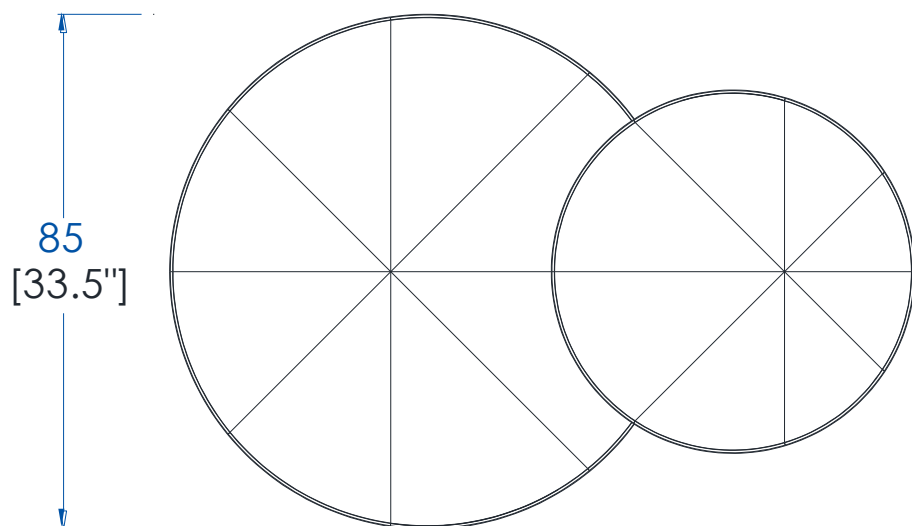

Collection COLORADO

rochebobois
PARIS

design Fabrice Berrux

Ensemble 2 tables basses – Cocktail table with 2 tops – Mesa de centro con 2 sobres

Collection COLORADO

rochebobois
PARIS

design Fabrice Berrux

CTMD.MC17 - Ensemble 2 tables basses – L 123 H 44 P 85 cm

CTMD.MA08 - End table – L 15,7" H 21.3" P 15,7"

End table with top in walnut veneer with sun-like pattern, frame and legs in solid walnut. Base in Estremoz marble. Manufactured in Europe.

CTMD.MA08 - Mesa de rincón