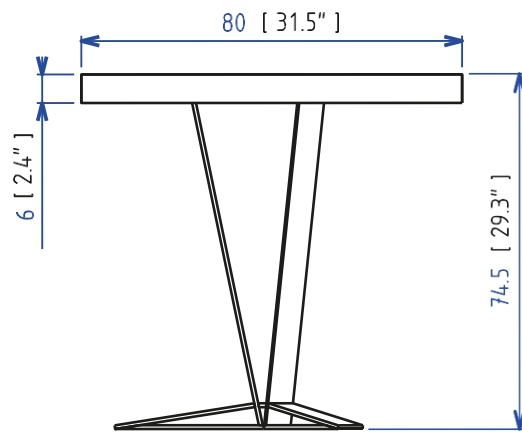

Collection TRACK

rocheboboïs
PARIS

design Luigi GORGONI

TRA 10 - Guéridon

Guéridon avec plateau en MDF revêtu d'un placage épais de chêne. Piètement en acier laqué époxy.
Fabrication européenne

TRA 10 - Pedestal

Console with top in thick oak veneer with grooved and stained finish (many stains available) on MDF panels. Base in steel, with epoxy lacquer finish.

Manufactured in Europe.

TRA 10 - Mesita auxiliar

Mesita auxiliar con sobre en MDF revestido de un chapado grueso de roble. Pata en acero lacado epoxy.
Fabricación europea