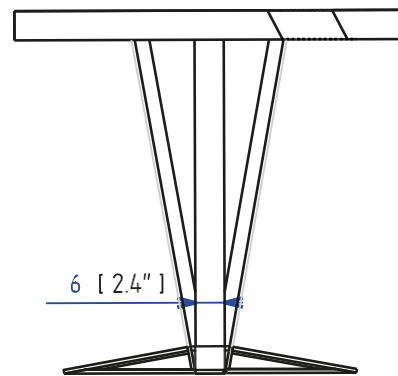

Collection TRACK

rocheboboïs
PARIS

design Luigi GORGONI

TRA 10 - Guéridon

Guéridon avec plateau en MDF revêtu d'un placage épais de chêne. Piètement en acier laqué époxy.
Fabrication européenne

TRA 10 - Pedestal

Console with top in thick oak veneer with grooved and stained finish (many stains available) on MDF panels. Base in steel, with epoxy lacquer finish.

Manufactured in Europe.

TRA 10 - Mesita auxiliar

Mesita auxiliar con sobre en MDF revestido de un chapado grueso de roble. Pata en acero lacado epoxy.
Fabricación europea