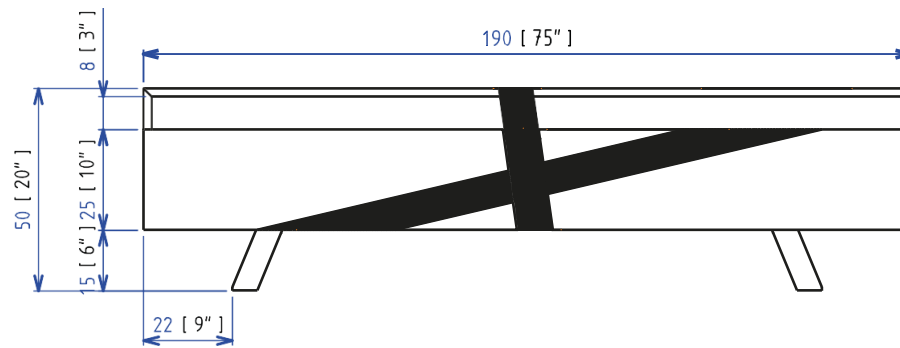

Collection TRACK

rochebobojs
PARIS

design LUIGI GORGONI

TRA 11 - Meuble tv

Meuble TV structure en panneaux de particules. Grande niche 2 abatants en panneaux MDF revêtus d'un placage épais de chêne, rainuré et teinté (nombreuses teintes disponibles). Piétement métal laqué époxy. Fabrication Européenne

TRA 11 - Tv unit

TV unit with structure in particle board. Large niche and 2 flaps in thick oak veneer with grooved and stained finish (many stains available) on MDF panels. Base in steel, with epoxy lacquer finish. Manufactured in Europe

TRA 11 - Mueble tv

Mueble TV con estructura en paneles de partículas. Gran hueco, 2 abatibles en paneles MDF recubiertos de un chapado grueso de roble, ranurado y tintado (numerosos tintes disponibles). Patas de metal lacado epoxi. Fabricación europea