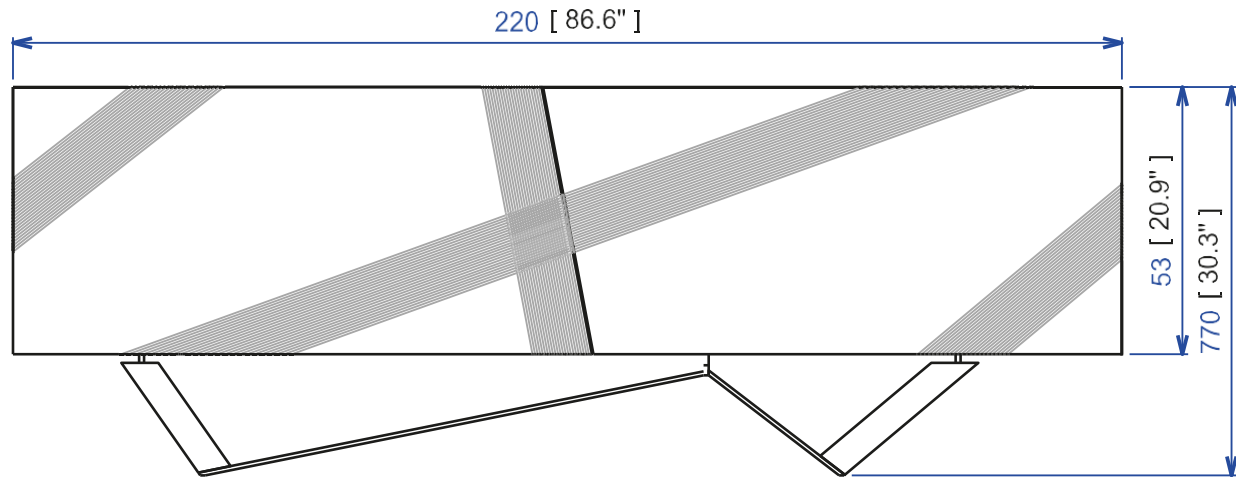

Collection TRACK

rochebobois
PARIS

design Luigi GORGONI

TRA 32 - Buffet I.220

Structure en panneaux de particules plaqués chêne naturel. 2 portes coplanaires, 1 tiroir intérieur ouverture en touche lâche et 1 tablette en verre épaisseur 8mm. 15 teintés Turrini disponibles. Huilé, Blanchi, Sésame, Tourterelle, Lande, Poivre vert, Noisette, Alezan, Gris Cendré, Gravier, Bruyère, Taupe, Gris ardoise, Wengé et Noir Charbon.

TRA 32 - Sideboard I.220

Structure in particle board with natural oak veneer. 2 aligned doors, 1 inside drawer with push-open mechanism and 1 shelf in 8 mm-thick glass. 15 Turrini stains available: Huilé (oiled), Blanchi (bleached), Sesame, Tourterelle, Lande, Poivre vert (leaf green), Noisette (nut), Alezan, Gris Cendré (ash grey), Gravier (gravel), Bruyère, Taupe, Gris Ardoise (slate grey), Wenge and Noir Charbon (charcoal black).

TRA 32 - Aparador I.220

Estructura en paneles de partículas chapadas roble natural. 2 puertas coplanarias, 1 cajón interior apertura con pulsador y 1 estante en cristal grosor 8 mm. 15 tintes Turrini disponibles. Huilé, Blanchi, Sésame, Tourterelle, Lande, Poivre vert, Noisette, Alezan, Gris Cendré, Gravier, Bruyère, Taupe, Gris ardoise, Wengé et Noir Charbon.