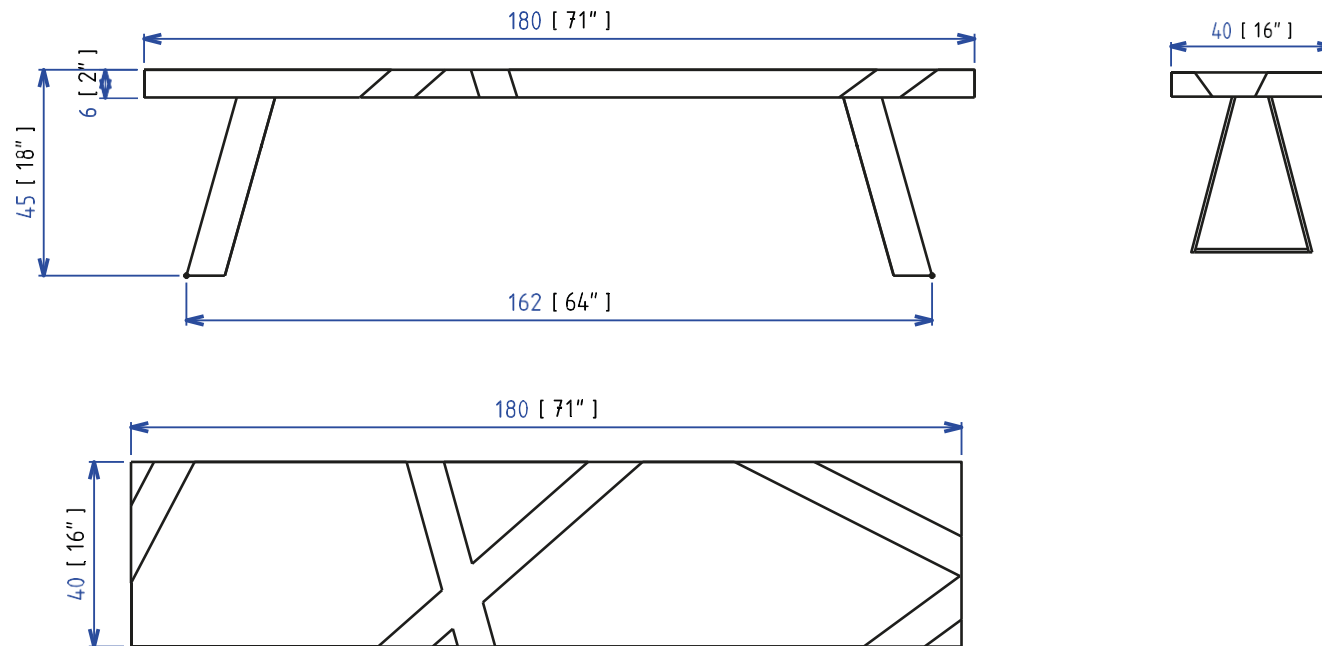

Collection TRACK

rochebobois
PARIS

design Luigi GORGONI

TRA 40 - Banc

Banc sans étagère, plateau en panneaux en MDF revêtus d'un placage épais de chêne, rainuré et teinté (nombreuses teintes disponibles). Piètement en acier lacqué époxy Manganèse. Fabrication Européenne

TRA 40 - Bench

Bench without shelf. Top in thick oak veneer with grooved and stained finish (many stains available) on MDF panels. Base in steel, with Manganese epoxy lacquer finish. Manufactured in Europe

TRA 40 - Banco

Banco sin estante, sobre en paneles de MDF recubiertos de un chapado grueso de roble, ranurado y tintado (numerosos tintes disponibles). Patas de acero lacado epoxi Manganèse. Fabricación europea