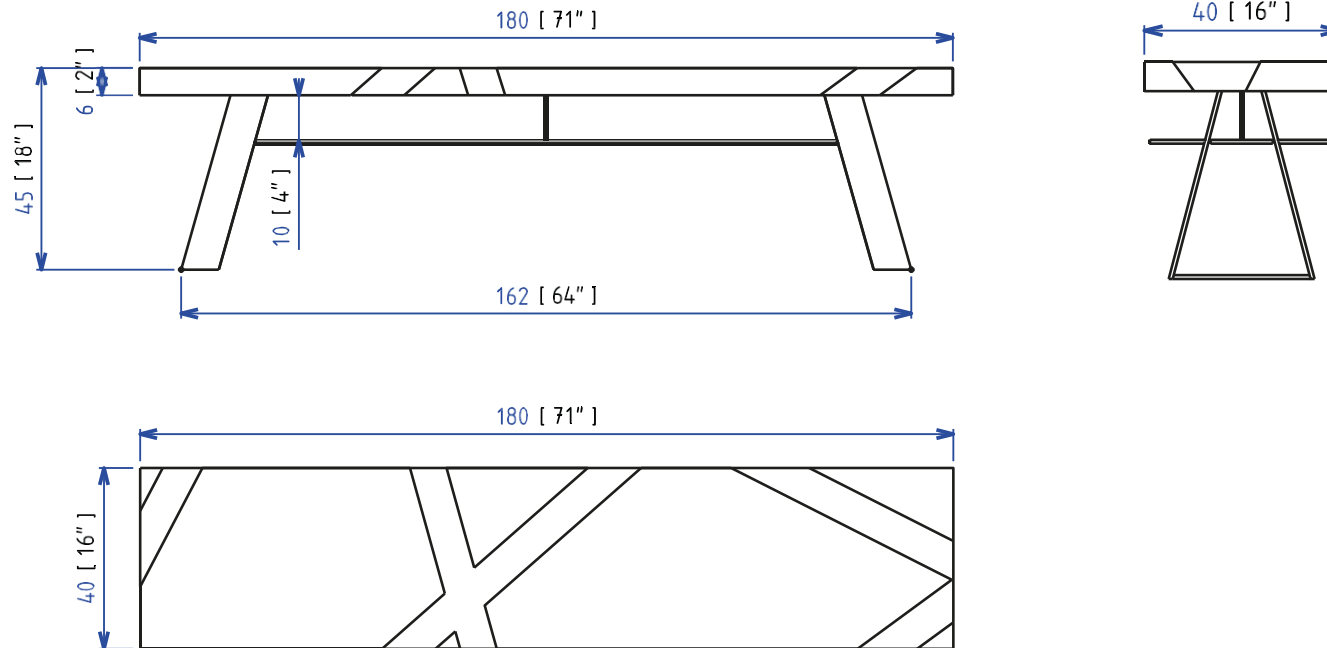

Collection TRACK

rocheboboïs
PARIS

design Luigi GORGONI

TRA 40 bis - Banc

Banc avec étagère, plateau en panneaux en MDF revêtus d'un placage épais de chêne, rainuré et teinté (nombreuses teintes disponibles). Etagère en tôle d'acier laqué époxy même coloris que le piétement. Piétement en acier laqué époxy Manganèse. Fabrication Européenne

TRA 40 bis - Bench

Bench with shelf. Top in thick oak veneer with grooved and stained finish (many stains available) on MDF panels. Shelf in steel with epoxy lacquer finish matching the base. Base in steel, with Manganese epoxy lacquer finish. Manufactured in Europe

TRA 40 bis - Banco

Banco con estante, sobre en paneles de MDF recubiertos de un chapado grueso de roble, ranurado y tintado (numerosos tintes disponibles). Estante en chapa de acero lacado epoxi del mismo color que la pata. Patas de acero lacado epoxi Manganèse. Fabricación europea