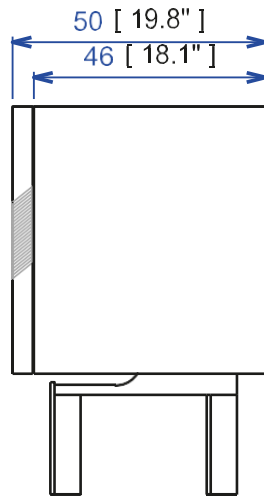

Collection TRACK

rochebobois
PARIS

design Luigi GORGONI

TRA 32 - Buffet I.220

Structure en panneaux de particules plaqués chêne naturel. 2 portes coplanaires, 1 tiroir intérieur ouverture en touche lâche et 1 tablette en verre épaisseur 8mm. 15 teintés Turrini disponibles. Huilé, Blanchi, Sésame, Tourterelle, Lande, Poivre vert, Noisette, Alezan, Gris Cendré, Gravier, Bruyère, Taupe, Gris ardoise, Wengé et Noir Charbon.

TRA 32 - Sideboard I.220

Structure in particle board with natural oak veneer. 2 aligned doors, 1 inside drawer with push-open mechanism and 1 shelf in 8 mm-thick glass. 15 Turrini stains available: Huilé (oiled), Blanchi (bleached), Sesame, Tourterelle, Lande, Poivre vert (leaf green), Noisette (nut), Alezan, Gris Cendré (ash grey), Gravier (gravel), Bruyère, Taupe, Gris Ardoise (slate grey), Wenge and Noir Charbon (charcoal black).

TRA 32 - Aparador I.220

Estructura en paneles de partículas chapadas roble natural. 2 puertas coplanarias, 1 cajón interior apertura con pulsador y 1 estante en cristal grosor 8 mm. 15 tintes Turrini disponibles. Huilé, Blanchi, Sésame, Tourterelle, Lande, Poivre vert, Noisette, Alezan, Gris Cendré, Gravier, Bruyère, Taupe, Gris ardoise, Wengé et Noir Charbon.