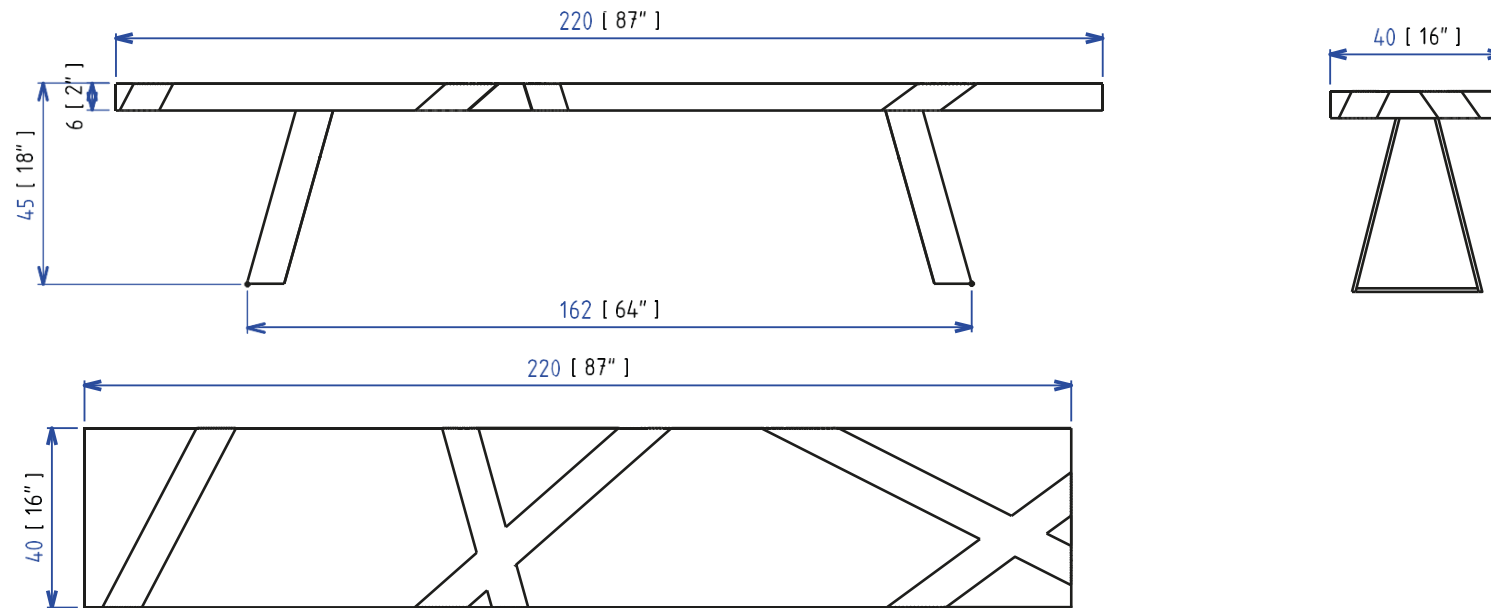

Collection TRACK

rochebobois
PARIS

design Luigi GORGONI

TRA 39 - Dos de canapé

Dos de canapé plateau en panneaux en MDF revêtus d'un placage épais de chêne, rainuré et teinté (nombreuses teintes disponibles). Piètement en acier laqué époxy Manganèse. Fabrication Européenne

TRA 39 - End unit

End unit with top in thick oak veneer with grooved and stained finish (many stains available) on MDF panels. Base in steel, with Manganese epoxy lacquer finish. Manufactured in Europe

TRA 39 - Trasera de sofá

Trasera de sofá con sobre en paneles de MDF recubiertos de un chapado grueso de roble, ranurado y tintado (numerosos tintes disponibles). Patas de acero lacado epoxi Manganèse. Fabricación europea