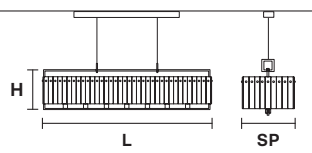

CREK

Suspension

MASIERO

Design by: m_p studio

CREK S14

CREK S10

CREK S5

Telaio in metallo con listelli di vetro «Crek» (ispirato al cristallo di rocca).

Metal frame with «Crek» glass panels (inspired by rock crystal).

Metallrahmen mit «Crek» Glasplatten (inspiriert von dem Bergkristall).

Structure en métal avec tiges de verre «Crek» (inspiré du cristal de roche).

Металлический каркас со стеклом «Crek» (имитация горного хрусталя).

H 40 cm / 15.74"
L 123 cm / 48.42"
SP 31.5 cm / 12.40"

14×E14×40 W max
USA 14×E12×40 W max
(not included)

H 40 cm / 15.74"
L 95 cm / 37.40"
SP 31.5 cm / 12.40"

10×E14×40 W max
USA 10×E12×40 W max
(not included)

H 80 cm / 31.50"
Ø 75 cm / 29.60"

5×E14×40 W max
USA 5×E12×40 W max
(not included)

CREK S1

H 40 cm / 15.74"
L 15.5 cm / 6.10"
SP 15.5 cm / 6.10"

1×E14×40 W max
USA 1×E12×40 W max
(not included)

G18
Brushed brass