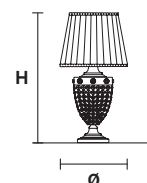

H 60 cm / 23.70"
L 38 cm / 15.00"
SP 20 cm / 7.90"

 2×E14×40 W
 1×E27×60 W
USA 2×E12×40 W
1×E26×60 W
(not included)

ELEGANTIA TL2 G

H 75 cm / 29.60"
Ø 40 cm / 15.80"

 2×E27×60 W
USA 2×E26×60 W
(not included)

Paralumi/Shade PON-BD/40/WH
Paralumi/Shade PON-BD/40/IV

ELEGANTIA TL1 P

H 35 cm / 13.80"
Ø 20 cm / 7.90"

 1×E14×40 W
USA 1×E12×40 W
(not included)

Paralumi/Shade PON-BD/20/WH
Paralumi/Shade PON-BD/20/IV

ELEGANTIA STL3

H 180 cm / 70.90"
Ø 45 cm / 17.80"

 3×E14×40 W
USA 3×E12×40 W
(not included)

Paralumi/Shade PON-BD/16/WH
Paralumi/Shade PON-BD/16/IV