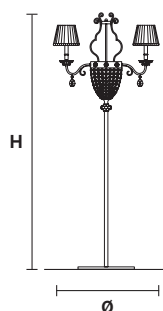

H 60 cm / 23.70"
L 38 cm / 15.00"
SP 20 cm / 7.90"

 2×E14×40 W
 1×E27×60 W
USA 2×E12×40 W
1×E26×60 W
(not included)

ELEGANTIA TL2 G

H 75 cm / 29.60"
Ø 40 cm / 15.80"

 2×E27×60 W
USA 2×E26×60 W
(not included)

Paralumi/Shade PON-BD/40/WH
Paralumi/Shade PON-BD/40/IV

ELEGANTIA TL1 P

H 35 cm / 13.80"
Ø 20 cm / 7.90"

 1×E14×40 W
USA 1×E12×40 W
(not included)

Paralumi/Shade PON-BD/20/WH
Paralumi/Shade PON-BD/20/IV

ELEGANTIA STL3

H 180 cm / 70.90"
Ø 45 cm / 17.80"

 3×E14×40 W
USA 3×E12×40 W
(not included)

Paralumi/Shade PON-BD/16/WH
Paralumi/Shade PON-BD/16/IV