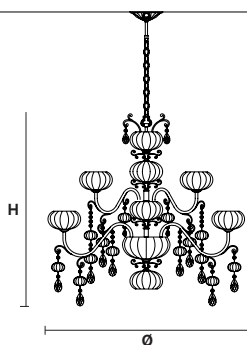

GLOBE

Chandelier

MASIERO

Design by: m_p studio

GLOBE 9+1

GLOBE 6+1

Telaio in metallo e fusione di ottone.
Pendagli in cristallo.
Vetro soffiato fumé.

Metal frame and cast brass. Crystal
pendants.
Smoky blown glasses.

H 120 cm / 47.24"
Ø 120 cm / 47.24"

10 E14 X 40W max
USA 10×E12×40 W max
(not included)

H 100 cm / 39.37"
Ø 100 cm / 39.37"

7×E14×40W max
USA 7×E12×40 W max
(not included)

G04
Shiny chrome