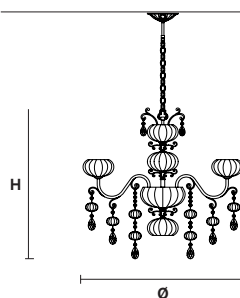

GLOBE

Chandelier

MASIERO

Design by: m_p studio

GLOBE 9+1

GLOBE 6+1

Telaio in metallo e fusione di ottone.
Pendagli in cristallo.
Vetro soffiato fumé.

Metal frame and cast brass. Crystal
pendants.
Smoky blown glasses.

H 120 cm / 47.24"
Ø 120 cm / 47.24"

10 E14 X 40W max
USA 10×E12×40 W max
(not included)

H 100 cm / 39.37"
Ø 100 cm / 39.37"

7×E14×40W max
USA 7×E12×40 W max
(not included)

G04
Shiny chrome