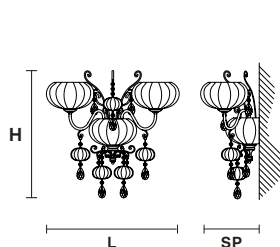

GLOBE

Ceiling / Applique

MASIERO

Design by: m_p studio

GLOBE PL LED 

GLOBE A2  

Telaio in metallo e fusione di ottone.
Pendagli in cristallo.
Vetri soffiato fumé.

Metal frame and cast brass. Crystal
pendants.
Smoky blown glasses.

H 60 cm / 23.62"
Ø 70 cm / 27.56"

LED x 35W CRI>80

3000 K - 2500 lm

Dimmable: NO

H 53 cm / 20.87"
L 52 cm / 20.47"
SP 23 cm / 9.06"

 2×E14×40W max

USA 2×E12×40 W max
(not included)

G04
Shiny chrome