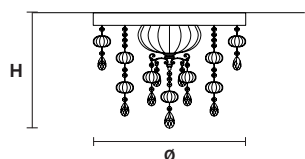

GLOBE

Ceiling / Applique

MASIERO

Design by: m_p studio

GLOBE PL LED 

GLOBE A2  

Telaio in metallo e fusione di ottone.
Pendagli in cristallo.
Vetri soffiato fumé.

Metal frame and cast brass. Crystal
pendants.
Smoky blown glasses.

H 60 cm / 23.62"
Ø 70 cm / 27.56"

LED x 35W CRI>80

3000 K - 2500 lm

Dimmable: NO

H 53 cm / 20.87"
L 52 cm / 20.47"
SP 23 cm / 9.06"

 2×E14×40W max

USA 2×E12×40 W max
(not included)

G04
Shiny chrome