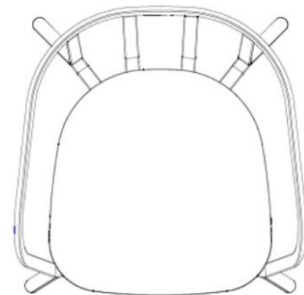

# Collection ANGEL

rochebobo  
PARIS

design Daniele RUZZA & Silvana ANGELETTI

← 58 CM (22,8) →

78 CM  
(30,6)

57CM  
(22,6)