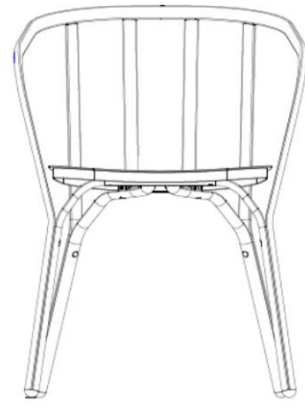

# Collection ANGEL

rochebobo  
PARIS

design Daniele RUZZA & Silvana ANGELETTI

← 58 CM (22,8) →

78 CM  
(30,6)

57CM  
(22,6)