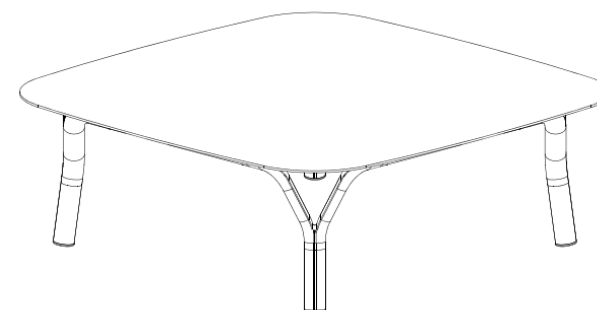

design Daniele RUZZA & Silvana ANGELETTI

Table basse

Table basse, en tube et plateau fonte d'aluminium laqué (3 coloris: Blanc, Bleu nuit, Gris anthracite), plateau verre trempé épaisseur 8 mm (clair, fumé gris, bleu) avec deux ensembles de 4 pieds: au choix H. 30 et H. 45 cm.

Coffee table

Cocktail table in lacquered aluminium tube, top in 6mm-thick glass (3 colours available). A kit with 2 different heights included (H.30 and H.45 cm).

Mesa de centro

Mesa de centro en tubo y sobre fundición de aluminio lacado (3 colores: Blanc, Bleu nuit, Gris anthracite), sobre cristal templado grosor 8 mm. (clair, fumé gris, bleu) con dos conjuntos de 4 patas: a escoger A. 30 y A. 45 cm.