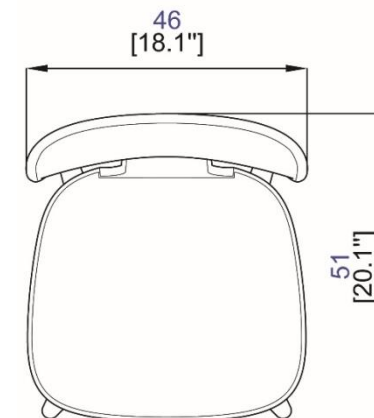

Collection GLOBE TROTTER- Opérette

rochebobois
PARIS

design Marcel WANDERS

Chaise:

Chaise en multiplis plaqué frêne et frêne massif teinté ou laqué mat.

Assise garnie mousse polyuréthane 40kg et dossier garni mousse polyuréthane 30kg recouverts de tissus de la collection Marcel Wanders pour Roche Bobois.

Finitions disponibles: voir échantillons

Chair:

Chair in ash wood veneer on plywood and solid stained or mat laquered ash wood .

Seat cushion filled with polyurethane foam 40kg and back with polyurethane foam 30kg upholstered in fabric from the Marcel Wanders collection for Roche Bobois.

Available finishings: see samples.

Silla:

Silla en multilaminado chapado de fresno y fresno macizo tintado o lacado mate.

Asiento relleno de espuma de poliuretano 40 kg. y respaldo relleno de espuma de poliuretano 30 kg. recubiertos de telas de la colección Marcel Wanders para Roche Bobois.

Acabados : ver muestrario.