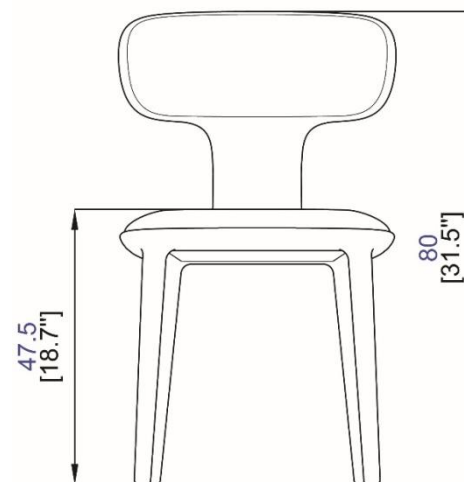

Collection GLOBE TROTTER- Opérette

rochebobois
PARIS

design Marcel WANDERS

Chaise:

Chaise en multiplis plaqué frêne et frêne massif teinté ou laqué mat.

Assise garnie mousse polyuréthane 40kg et dossier garni mousse polyuréthane 30kg recouverts de tissus de la collection Marcel Wanders pour Roche Bobois.

Finitions disponibles: voir échantillons

Chair:

Chair in ash wood veneer on plywood and solid stained or mat laquered ash wood .

Seat cushion filled with polyurethane foam 40kg and back with polyurethane foam 30kg upholstered in fabric from the Marcel Wanders collection for Roche Bobois.

Available finishings: see samples.

Silla:

Silla en multilaminado chapado de fresno y fresno macizo tintado o lacado mate.

Asiento relleno de espuma de poliuretano 40 kg. y respaldo relleno de espuma de poliuretano 30 kg. recubiertos de telas de la colección Marcel Wanders para Roche Bobois.

Acabados : ver muestrario.