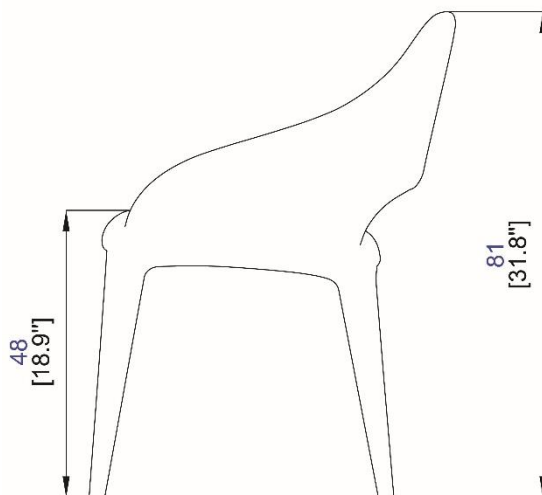

FRONTLINE

rochebobois
PARIS

design A. FRITSCH & V. DURISOTTI

Bridge:

Bridge réalisé en mousse à froid armé avec structure en acier.
Revêtement en tissu uniquement (nombreux choix et coloris possibles).
Déhoussable par un ZIP (5 coloris).
Finitions et revêtements disponibles.

Dining Armchair:

Bridge in reinforced cold foam with steel structure.
Upholstered only in fabric (many choices and colours available).
Cover is removable by zipper (5 colours).
Other finishes and materials available.

Bridge:

Bridge realizado en espuma en frío, armado con estructura en acero.
Revestimiento en tela únicamente (diversa selección de colores posibles).
Desenfundable por una cremallera ZIP (5 colores).
Acabados y revestimientos disponibles: ver muestrario.