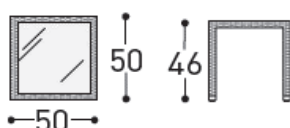

OPALINE GLASS

OUT

X

X

X

X

coffee table 50x50

3975

IGTAV	9442C
gross kg 8,4	m ³ 0,13

coffee table 99x62

3976

IGTAV	9443
gross kg 13,6	m ³ 0,35

STRUCTURAL COMPONENTS

COFFEE TABLE WITH POWDER COATED ALUMINIUM FRAME AND SYNTHETIC FIBER WEAVING. ALUMINIUM FEET WITH SUPPORTS IN POLYPROPYLENE. OPALINE GLASS TOP.