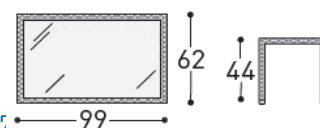

OPALINE GLASS

OUT

X

X

X

X

coffee table 50x50

3975

IGTAV	9442C
gross kg 8,4	m ³ 0,13

coffee table 99x62

3976

IGTAV	9443
gross kg 13,6	m ³ 0,35

STRUCTURAL COMPONENTS

COFFEE TABLE WITH POWDER COATED ALUMINIUM FRAME AND SYNTHETIC FIBER WEAVING. ALUMINIUM FEET WITH SUPPORTS IN POLYPROPYLENE. OPALINE GLASS TOP.