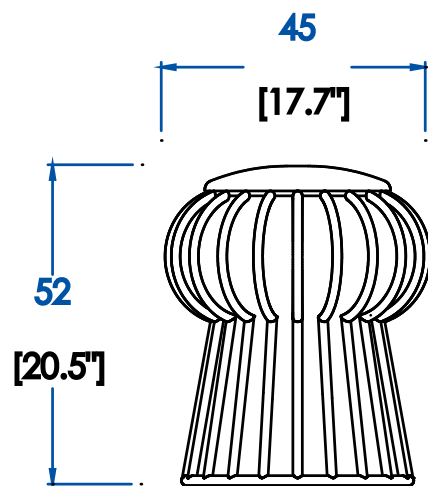

Collection ALLIANCE

rochebobo
PARIS

design Michel Goineau

Tabouret – Stool – Taburete

Collection ALLIANCE

rochebobois
PARIS

design Michel Goineau

P.AL.BC01 - Tabouret – L 45 H 52 P 45 cm

Structure en fer. Assise en tissu (plusieurs coloris disponibles sur demande)
Fabrication Européenne

P.AL.BC01 - Stool – L 17,7" H 20,5" P 17,7"

Structure in iron. Seat cushion in fabric (many colours available on request)
Manufactured in Europe.