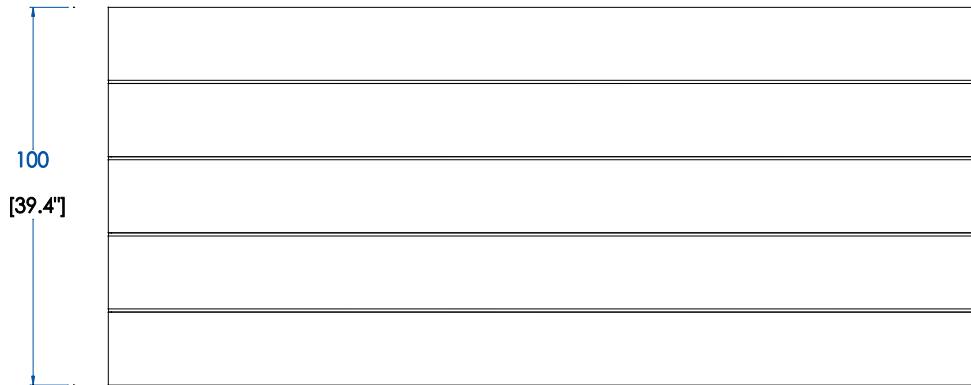

Collection ALLIANCE

rocheboboïs
PARIS

design Michel Goineau

P.AL.MS02 - Table repas rectangulaire - avec allonge – L 240 H 75,1 P 100 cm

1 allonge automatique 100 cm, coulisses métalliques aluminium noir, plateau et allonge avec applications fer incrustées, piètement en 'X' fer relié par une barre de maintien en bois, plateau et allonge multiplis plaqué chêne défibrés. Nombreuses finitions possibles.

Fabrication Européenne

P.AL.MS02 - Rectangular dining table - with extension leaf – L 94,5" H 29,6" P 39,4"

1 automatic extension leaf (100cm), metallic rails in black aluminium, top and extension leaf with encrusted applications in iron, X-shaped legs linked by a wooden crossbar, top and extension leaf in defiberised oak veneer on plywood. Many finishes available.

Manufactured in Europe.

P.AL.MS02 - Mesa de comedor rectangular - con extensión

1 extensión automática de 100 cm, guías metálicas aluminio negro, sobre y extensión con aplicaciones de hierro incrustadas, patas 'X' hierro unidas por una barra de mantenimiento en madera, sobre y extensible multilaminado chapado roble desfibrado. Numerosos acabados posibles.

Fabricación europea