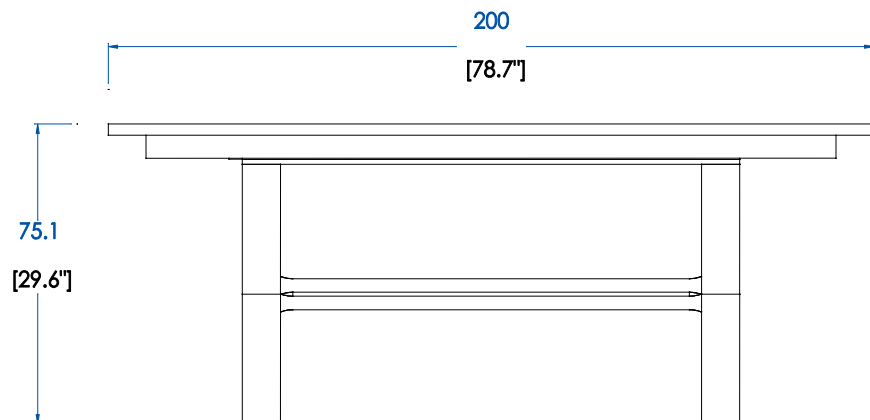

Collection ALLIANCE

rochebobo
PARIS

design Michel Goineau

P.AL.MS01 - Table repas rectangulaire - avec allonge – L 220 H 75,1 P 100 cm

1 allonge automatique 100 cm, coulisses métalliques aluminium noir, plateau et allonge avec applications fer incrustées, piètement en 'X' fer relié par une barre de maintien en bois, plateau et allonge multiplis plaqué chêne défibrés. Nombreuses finitions possibles.
Fabrication Européenne

P.AL.MS01 - Rectangular dining table - with extension leaf – L 78,7" H 29,6" P 39,4"

1 automatic extension leaf (100cm), metallic rails in black aluminium, top and extension leaf with encrusted applications in iron, X-shaped legs linked by a wooden crossbar, top and extension leaf in defiberised oak veneer on plywood. Many finishes available.
Manufactured in Europe.

P.AL.MS01 - Mesa de comedor rectangular - con extensión

1 extensión automática de 100 cm, guías metálicas aluminio negro, sobre y extensión con aplicaciones de hierro incrustadas, patas 'X' hierro unidas por una barra de mantenimiento en madera, sobre y extensible multilaminado chapado roble desfibrado. Numerosos acabados posibles.
Fabricación europea