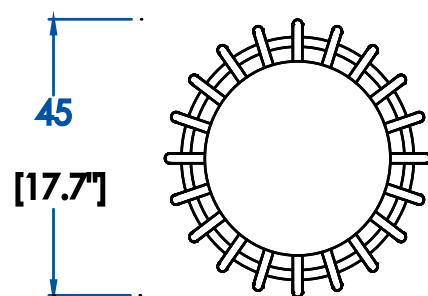

Collection ALLIANCE

rochebobo
PARIS

design Michel Goineau

Tabouret – Stool – Taburete

Collection ALLIANCE

rochebobois
PARIS

design Michel Goineau

P.AL.BC01 - Tabouret – L 45 H 52 P 45 cm