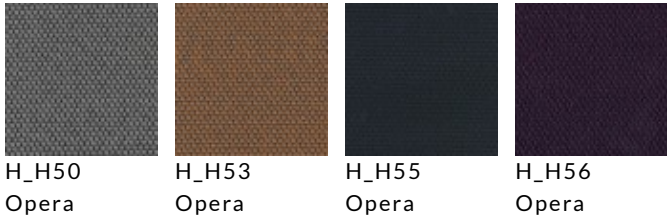

SMOOTH LEATHERS

NUBUCK

SMOOTH ECO-LEATHERS