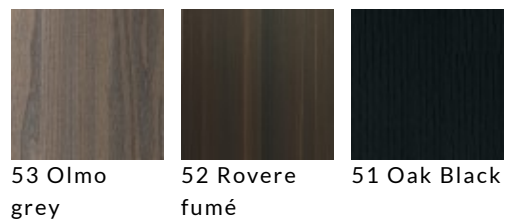

MisuraEmme[®]

STRUCTURE / DRAWERS FRONT FINISHINGS

MATT LACQUERED COLOURS

MATT VENEERS

TOP FINISHINGS

MATT LACQUERED COLOURS

VARNISHED GLASS

98 Oliva

8S Giallo

9B Senape

94 Marsala

81 Fuoco

95 Ruggine

9H Petrolio

9E Deep Blu

MATT VENEERS