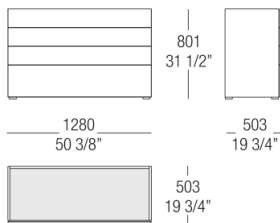

52 Rovere
fumé

51 Oak Black

DIMENSIONS

Chest of drawers - Wood top

Bedside table - Wood top

Chest of drawers - Glass top

Bedside table - Glass top