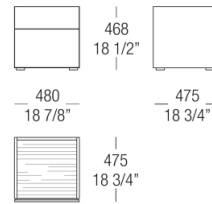

52 Rovere
fumé

51 Oak Black

DIMENSIONS

Chest of drawers - Wood top

Bedside table - Wood top

Chest of drawers - Glass top

Bedside table - Glass top