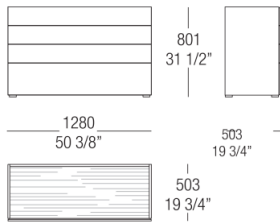

52 Rovere
fumé

51 Oak Black

DIMENSIONS

Chest of drawers - Wood top

Bedside table - Wood top

Chest of drawers - Glass top

Bedside table - Glass top