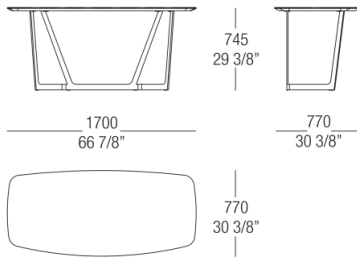

DIMENSIONS

Matt lacquer / glossy lacquer top